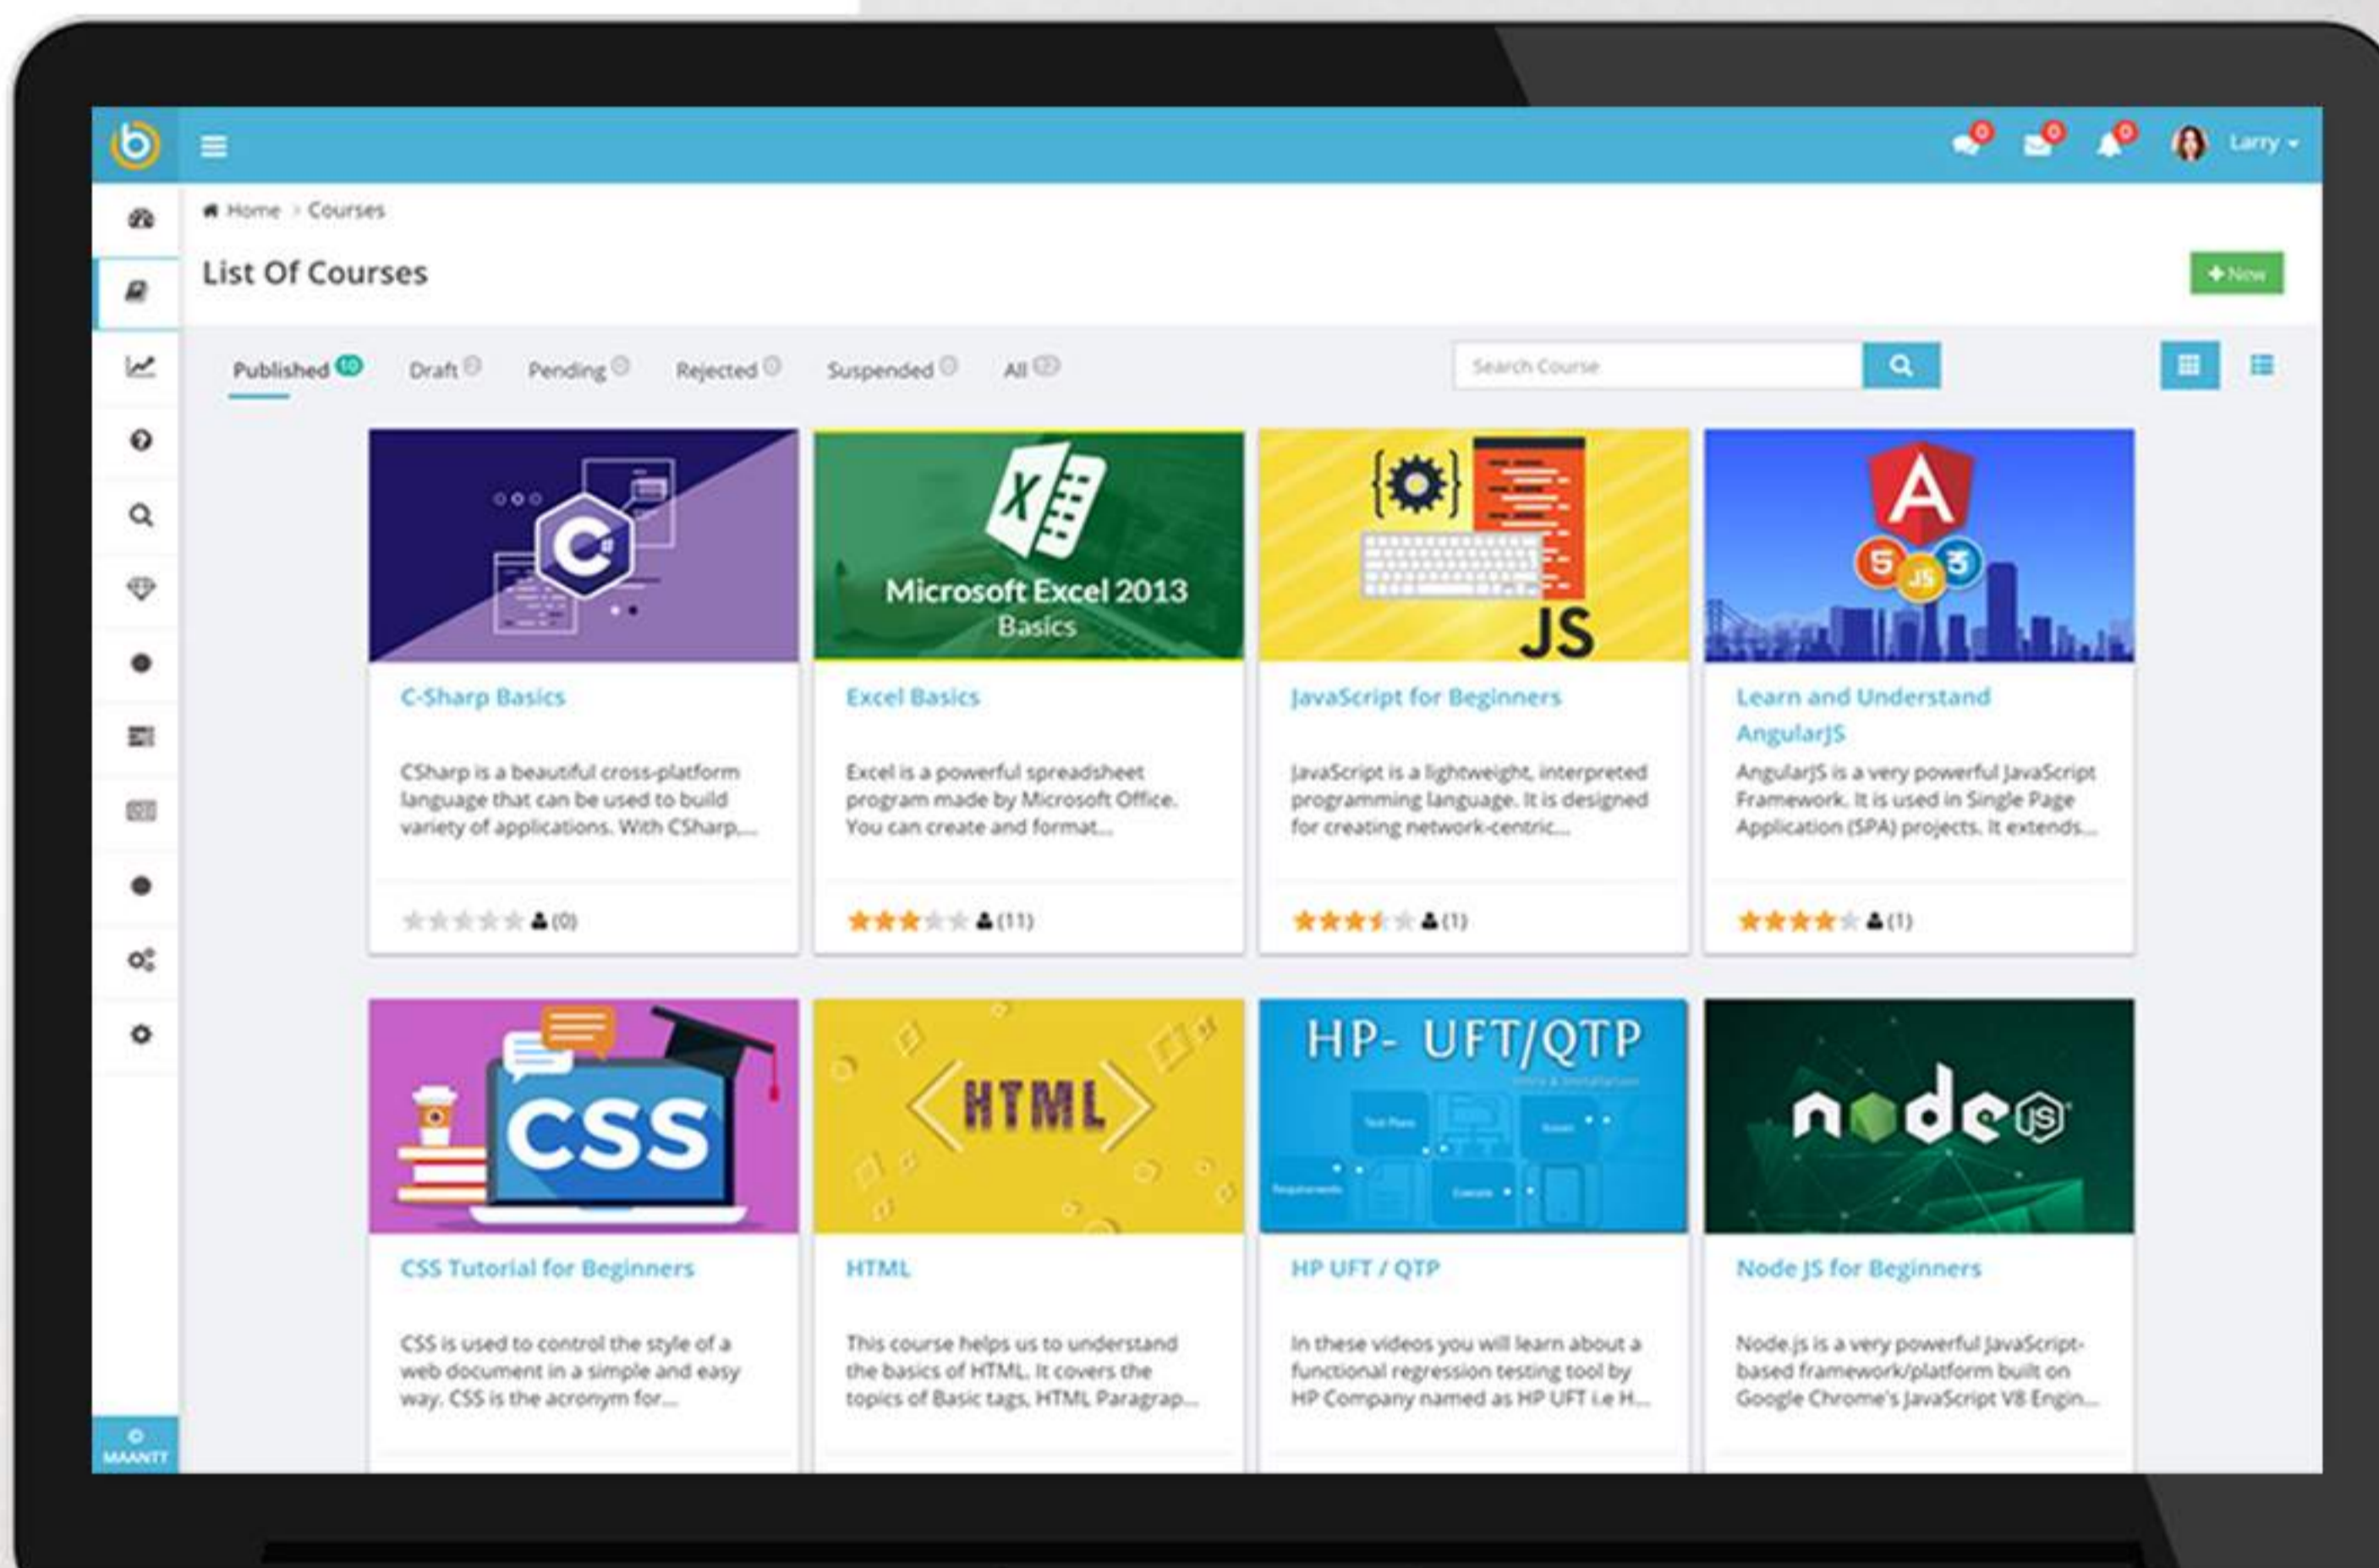

LEARN BEYOND THE BROWSER

Banyan pro is built on keeping the principle of "Access anywhere, anytime and on any device"