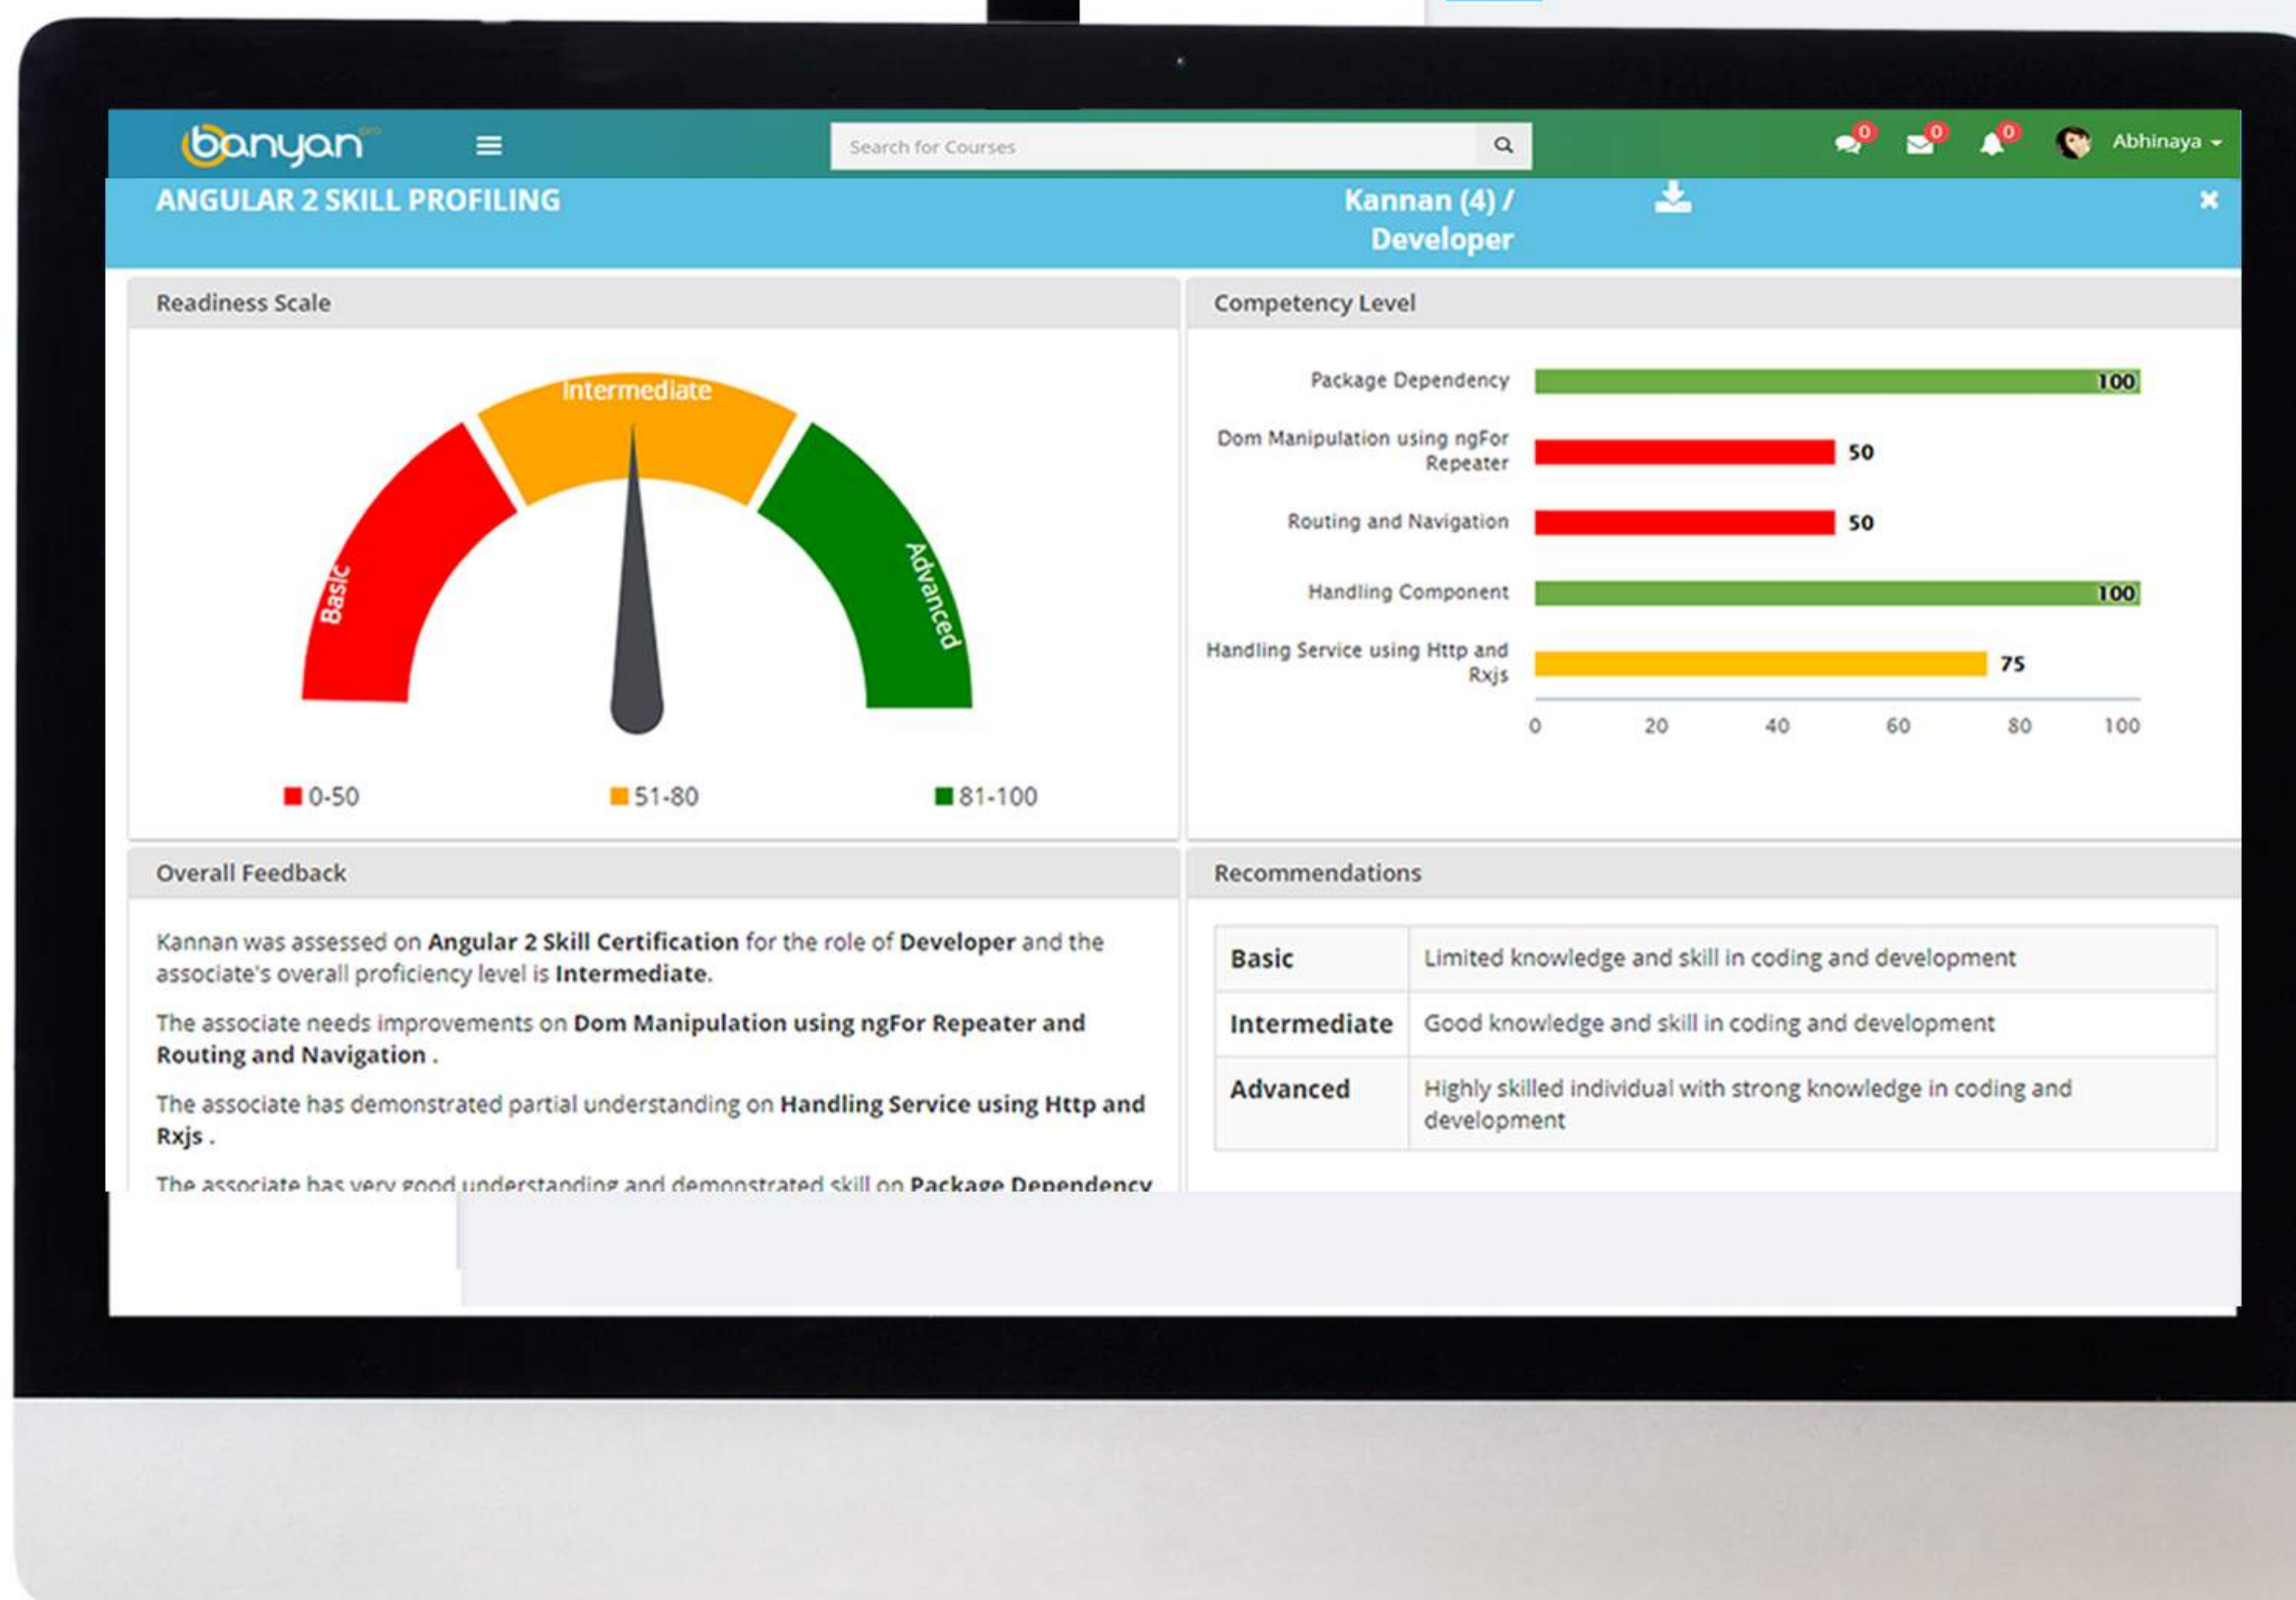

# SEARCH & BOOKMARK

Narrow and sort search results for exactly what you need and bookmark courses for future learning.

# AS A SUPERVISOR

View comprehensive dashboard of your team progress. Enables you to help the team to learn and implement technology in demand, encourage continuous skill development.