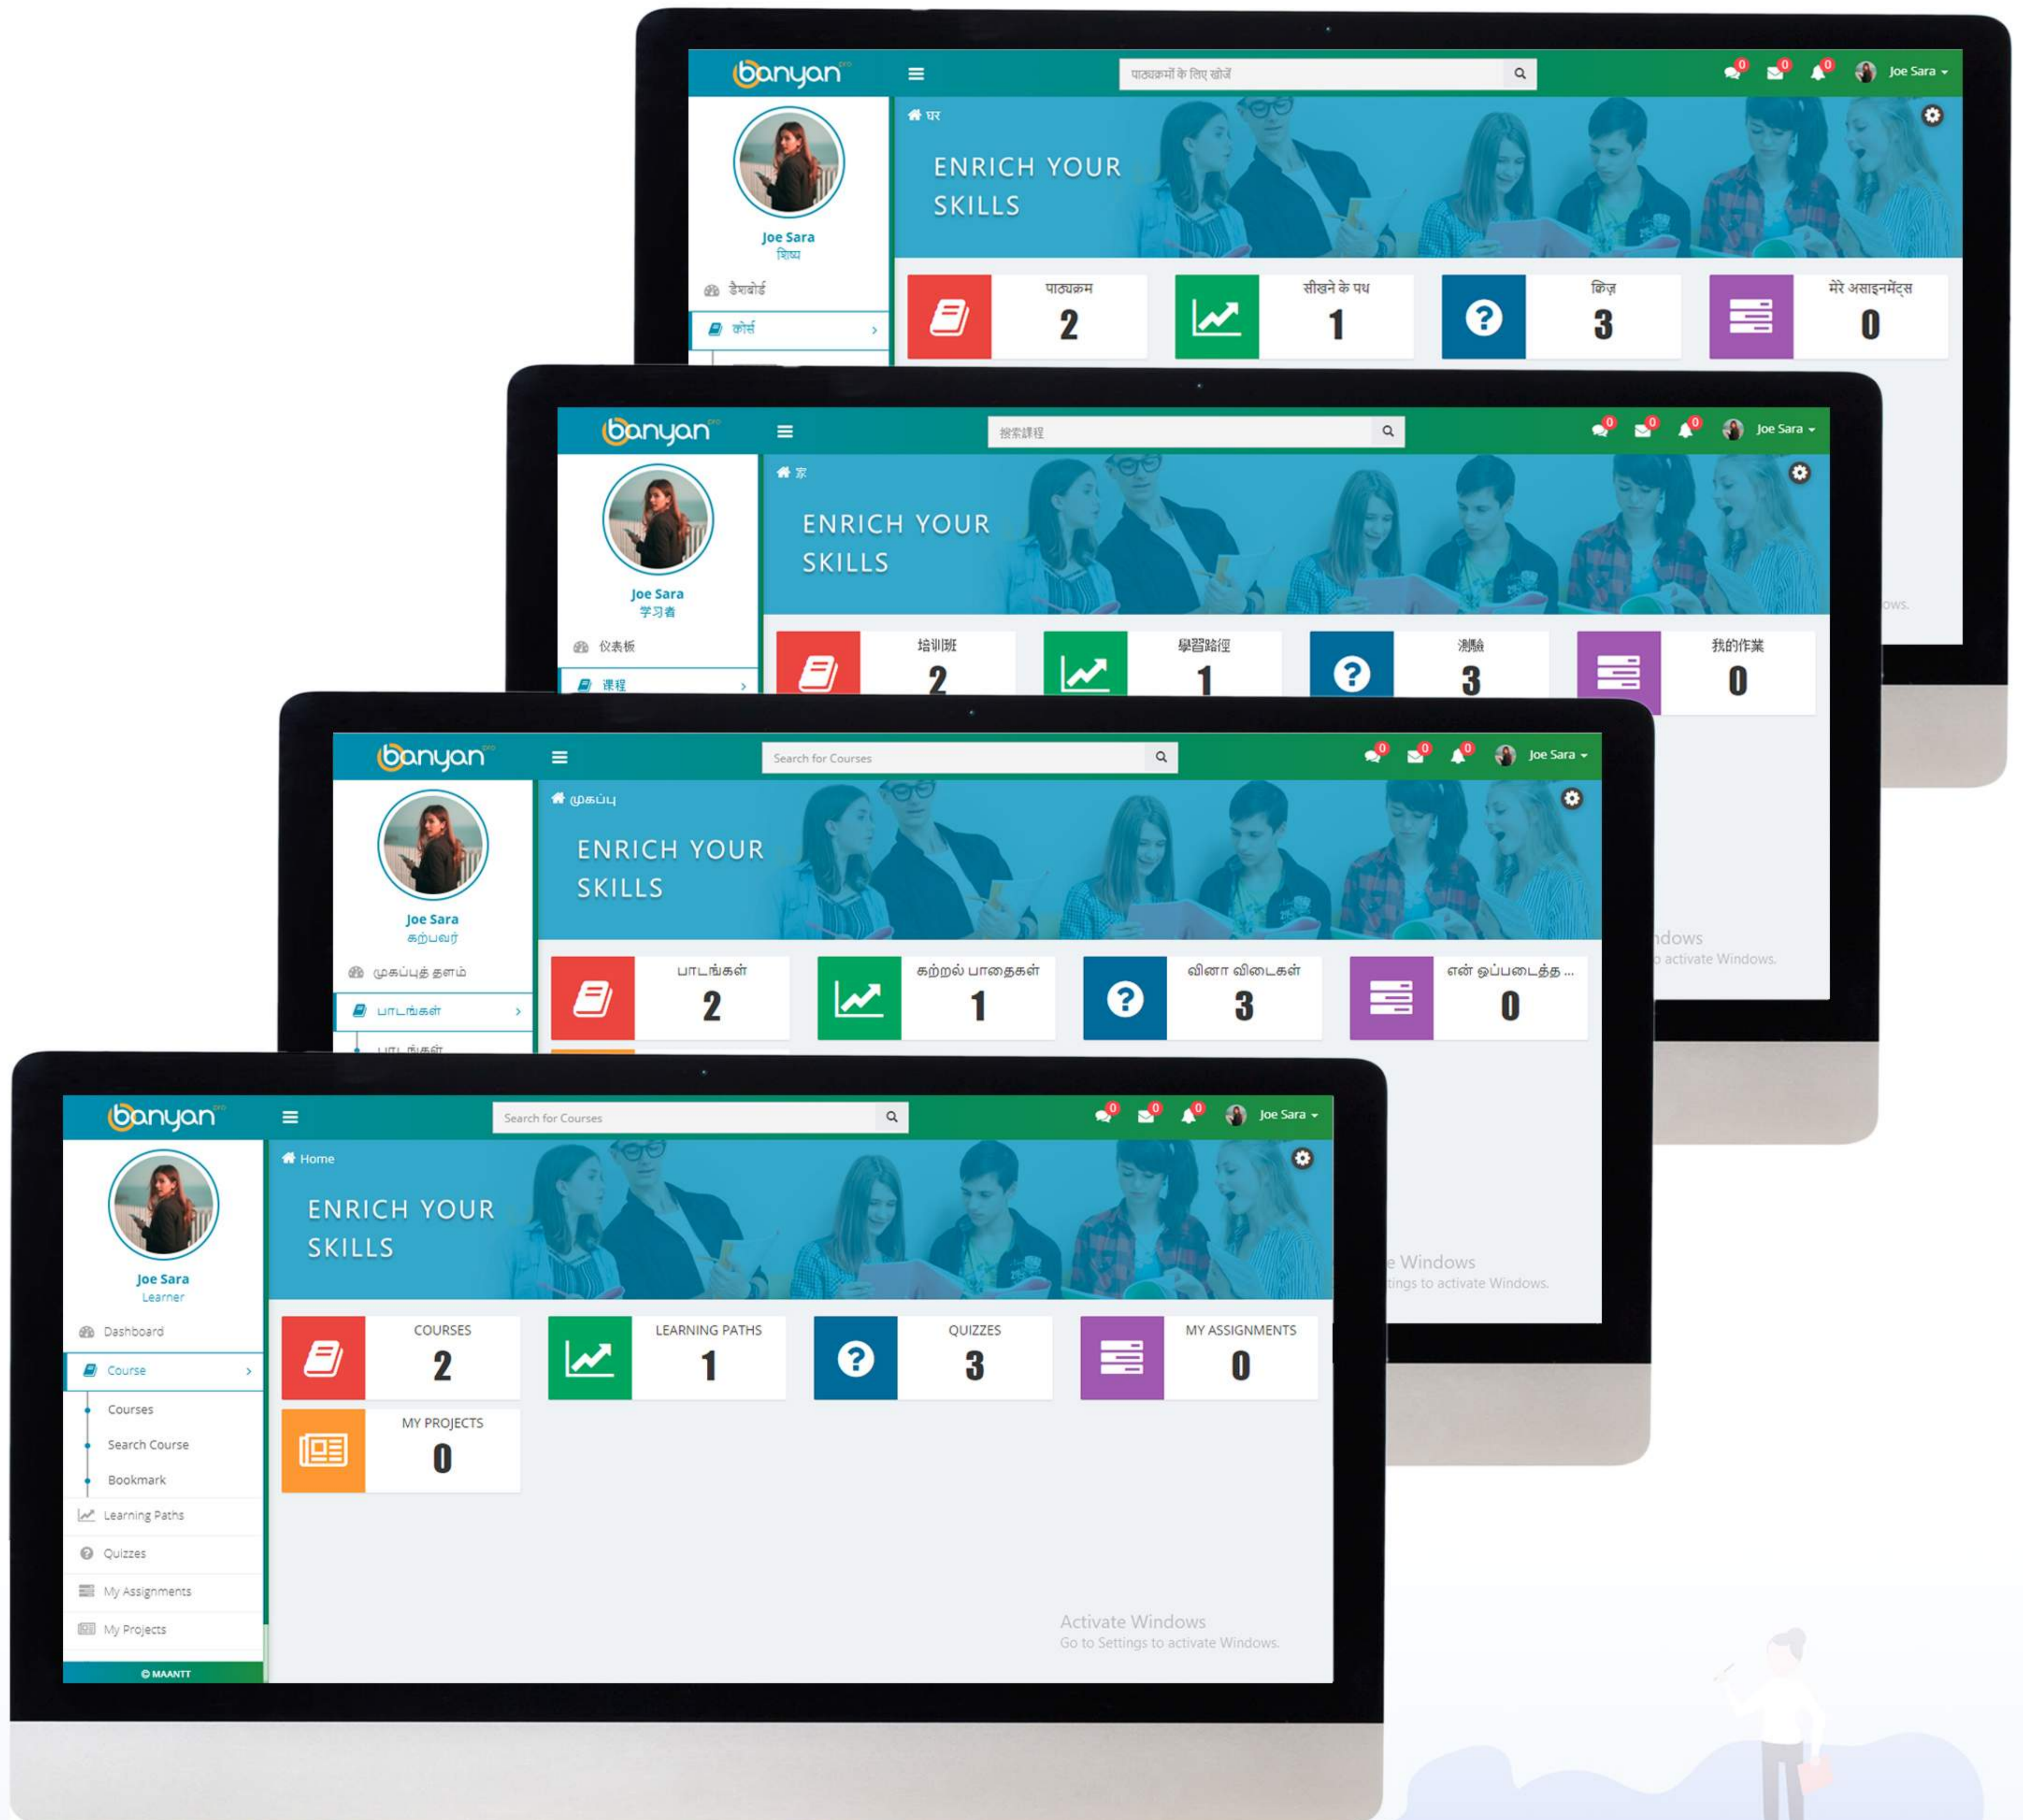

INTERNATIONALIZATION & LOCALIZATION

Banyan pro supports Internationalization & Localization which enables organizations to target audiences who vary in culture, region or language.