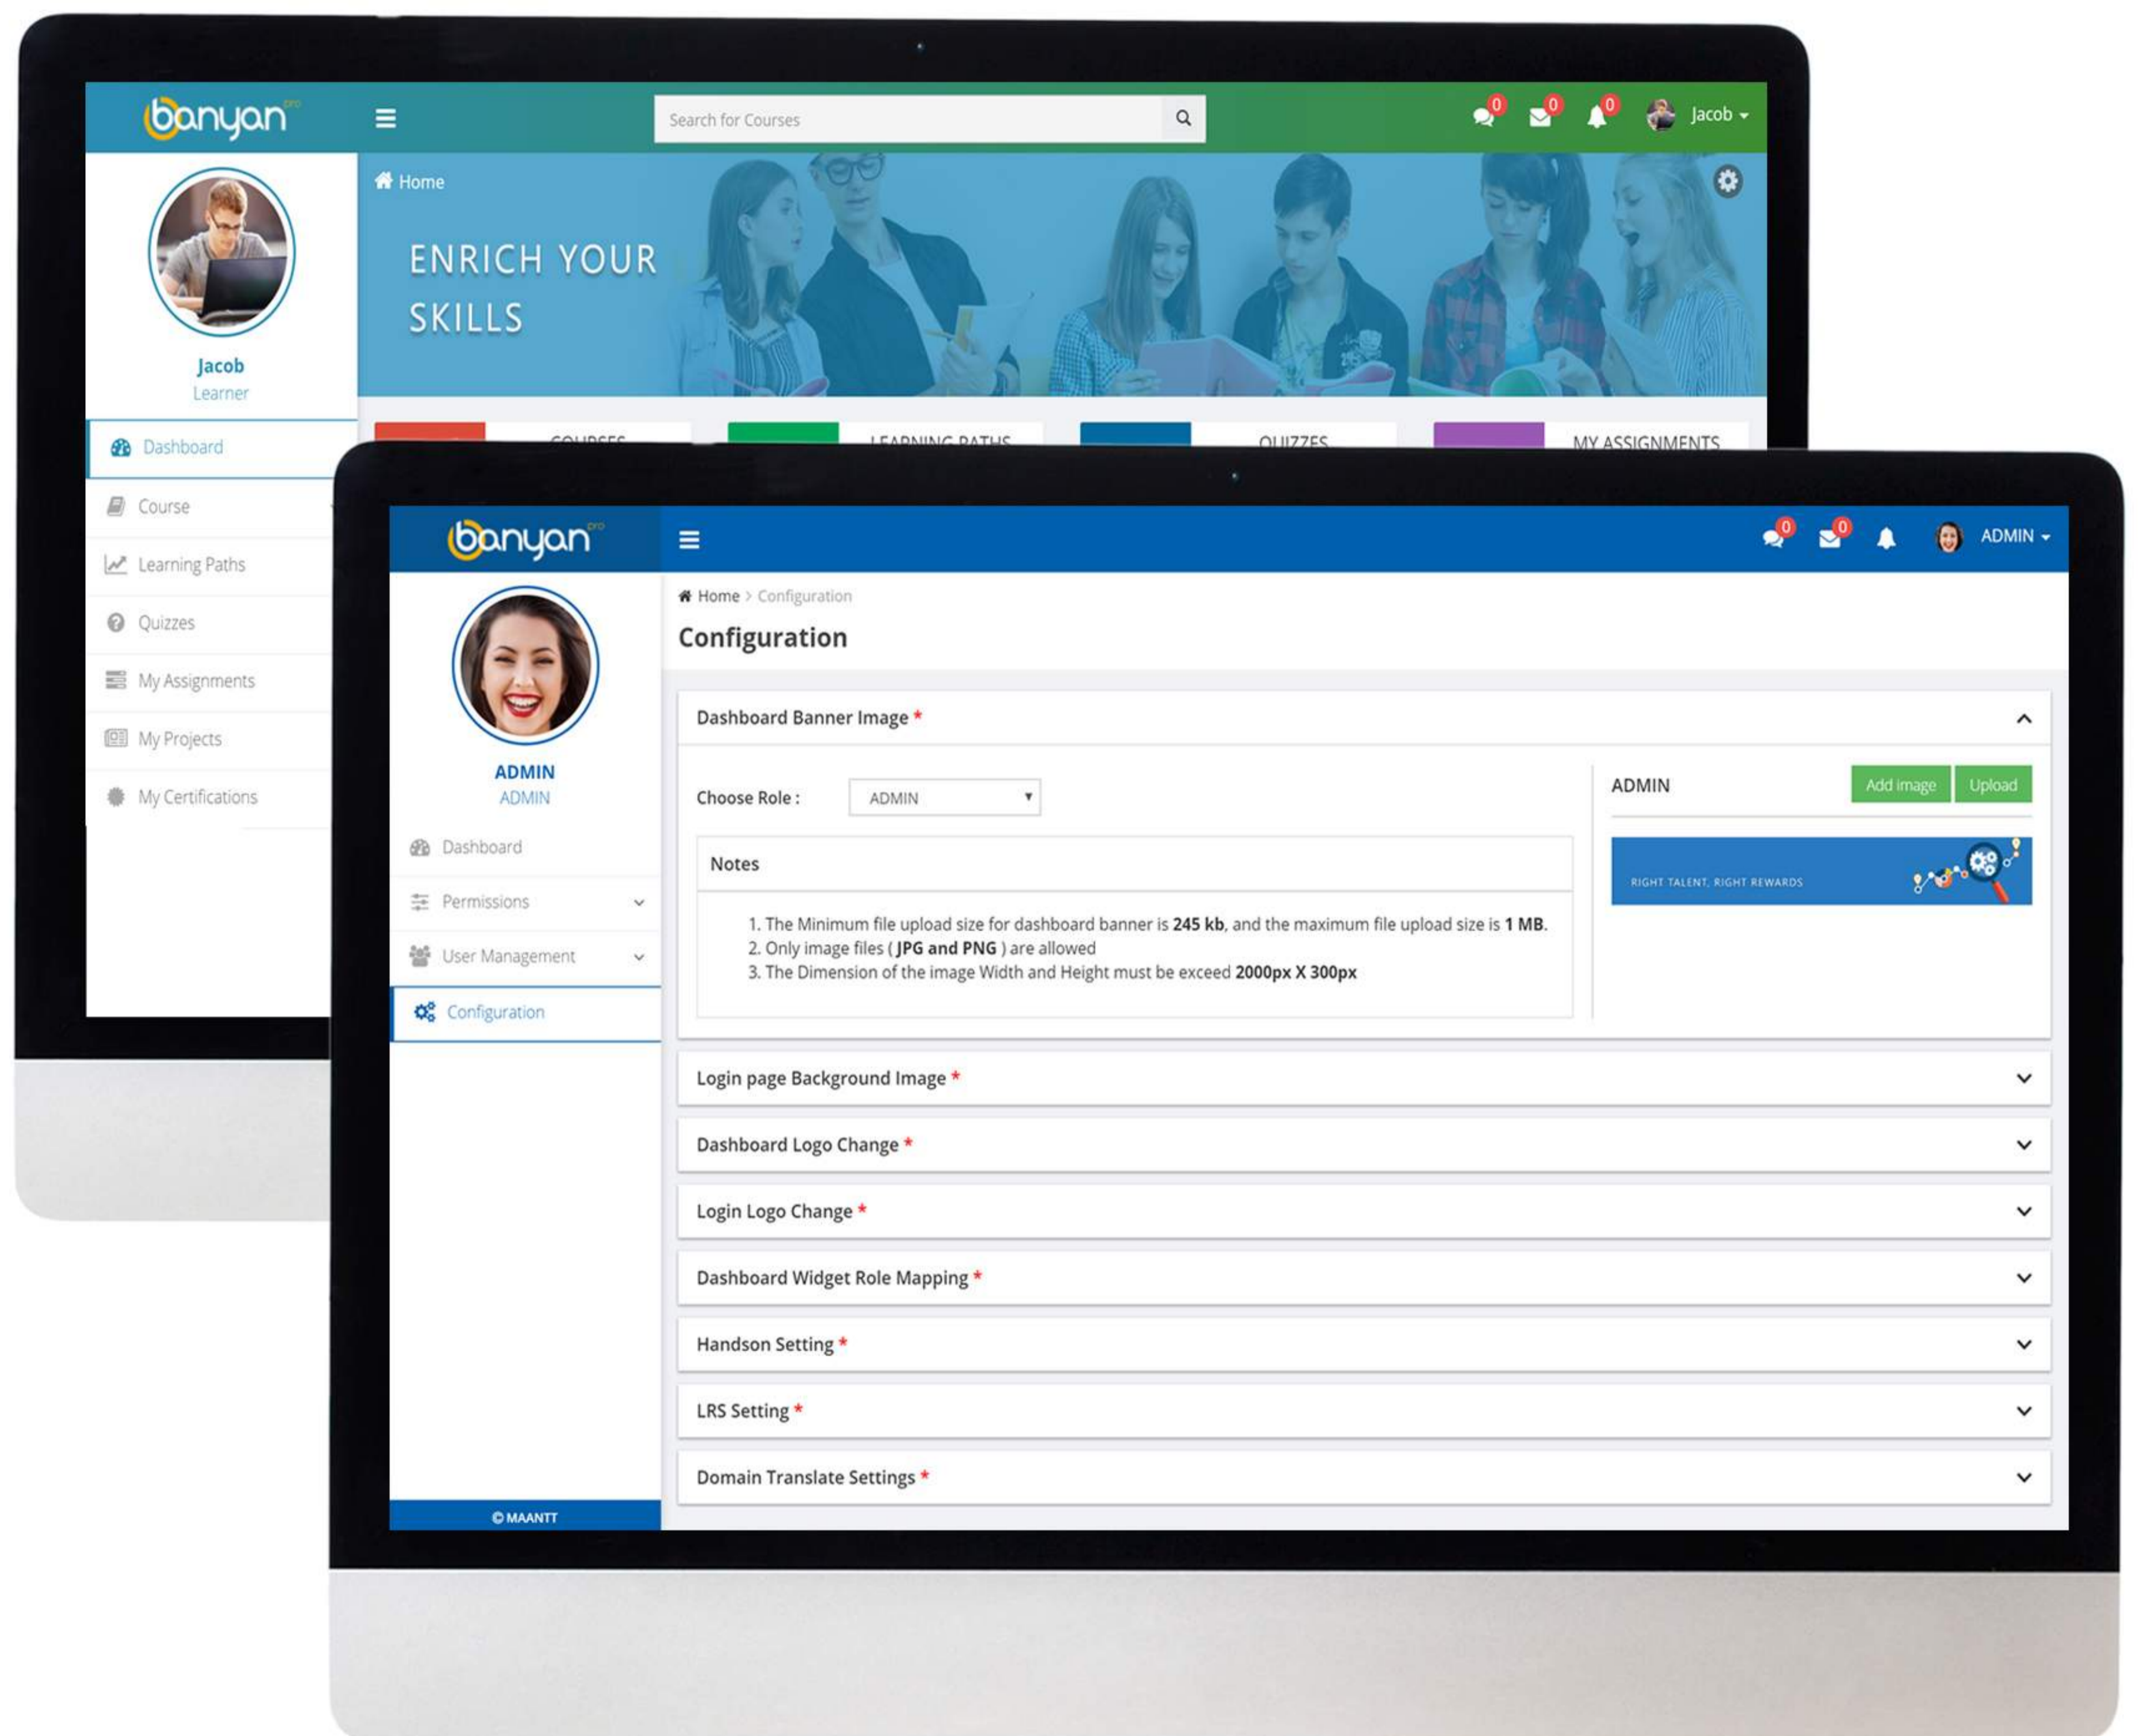

CUSTOM CORPORATE BRANDING

Customize banyan pro to match your corporate identity by having a custom logo, color scheme and more..