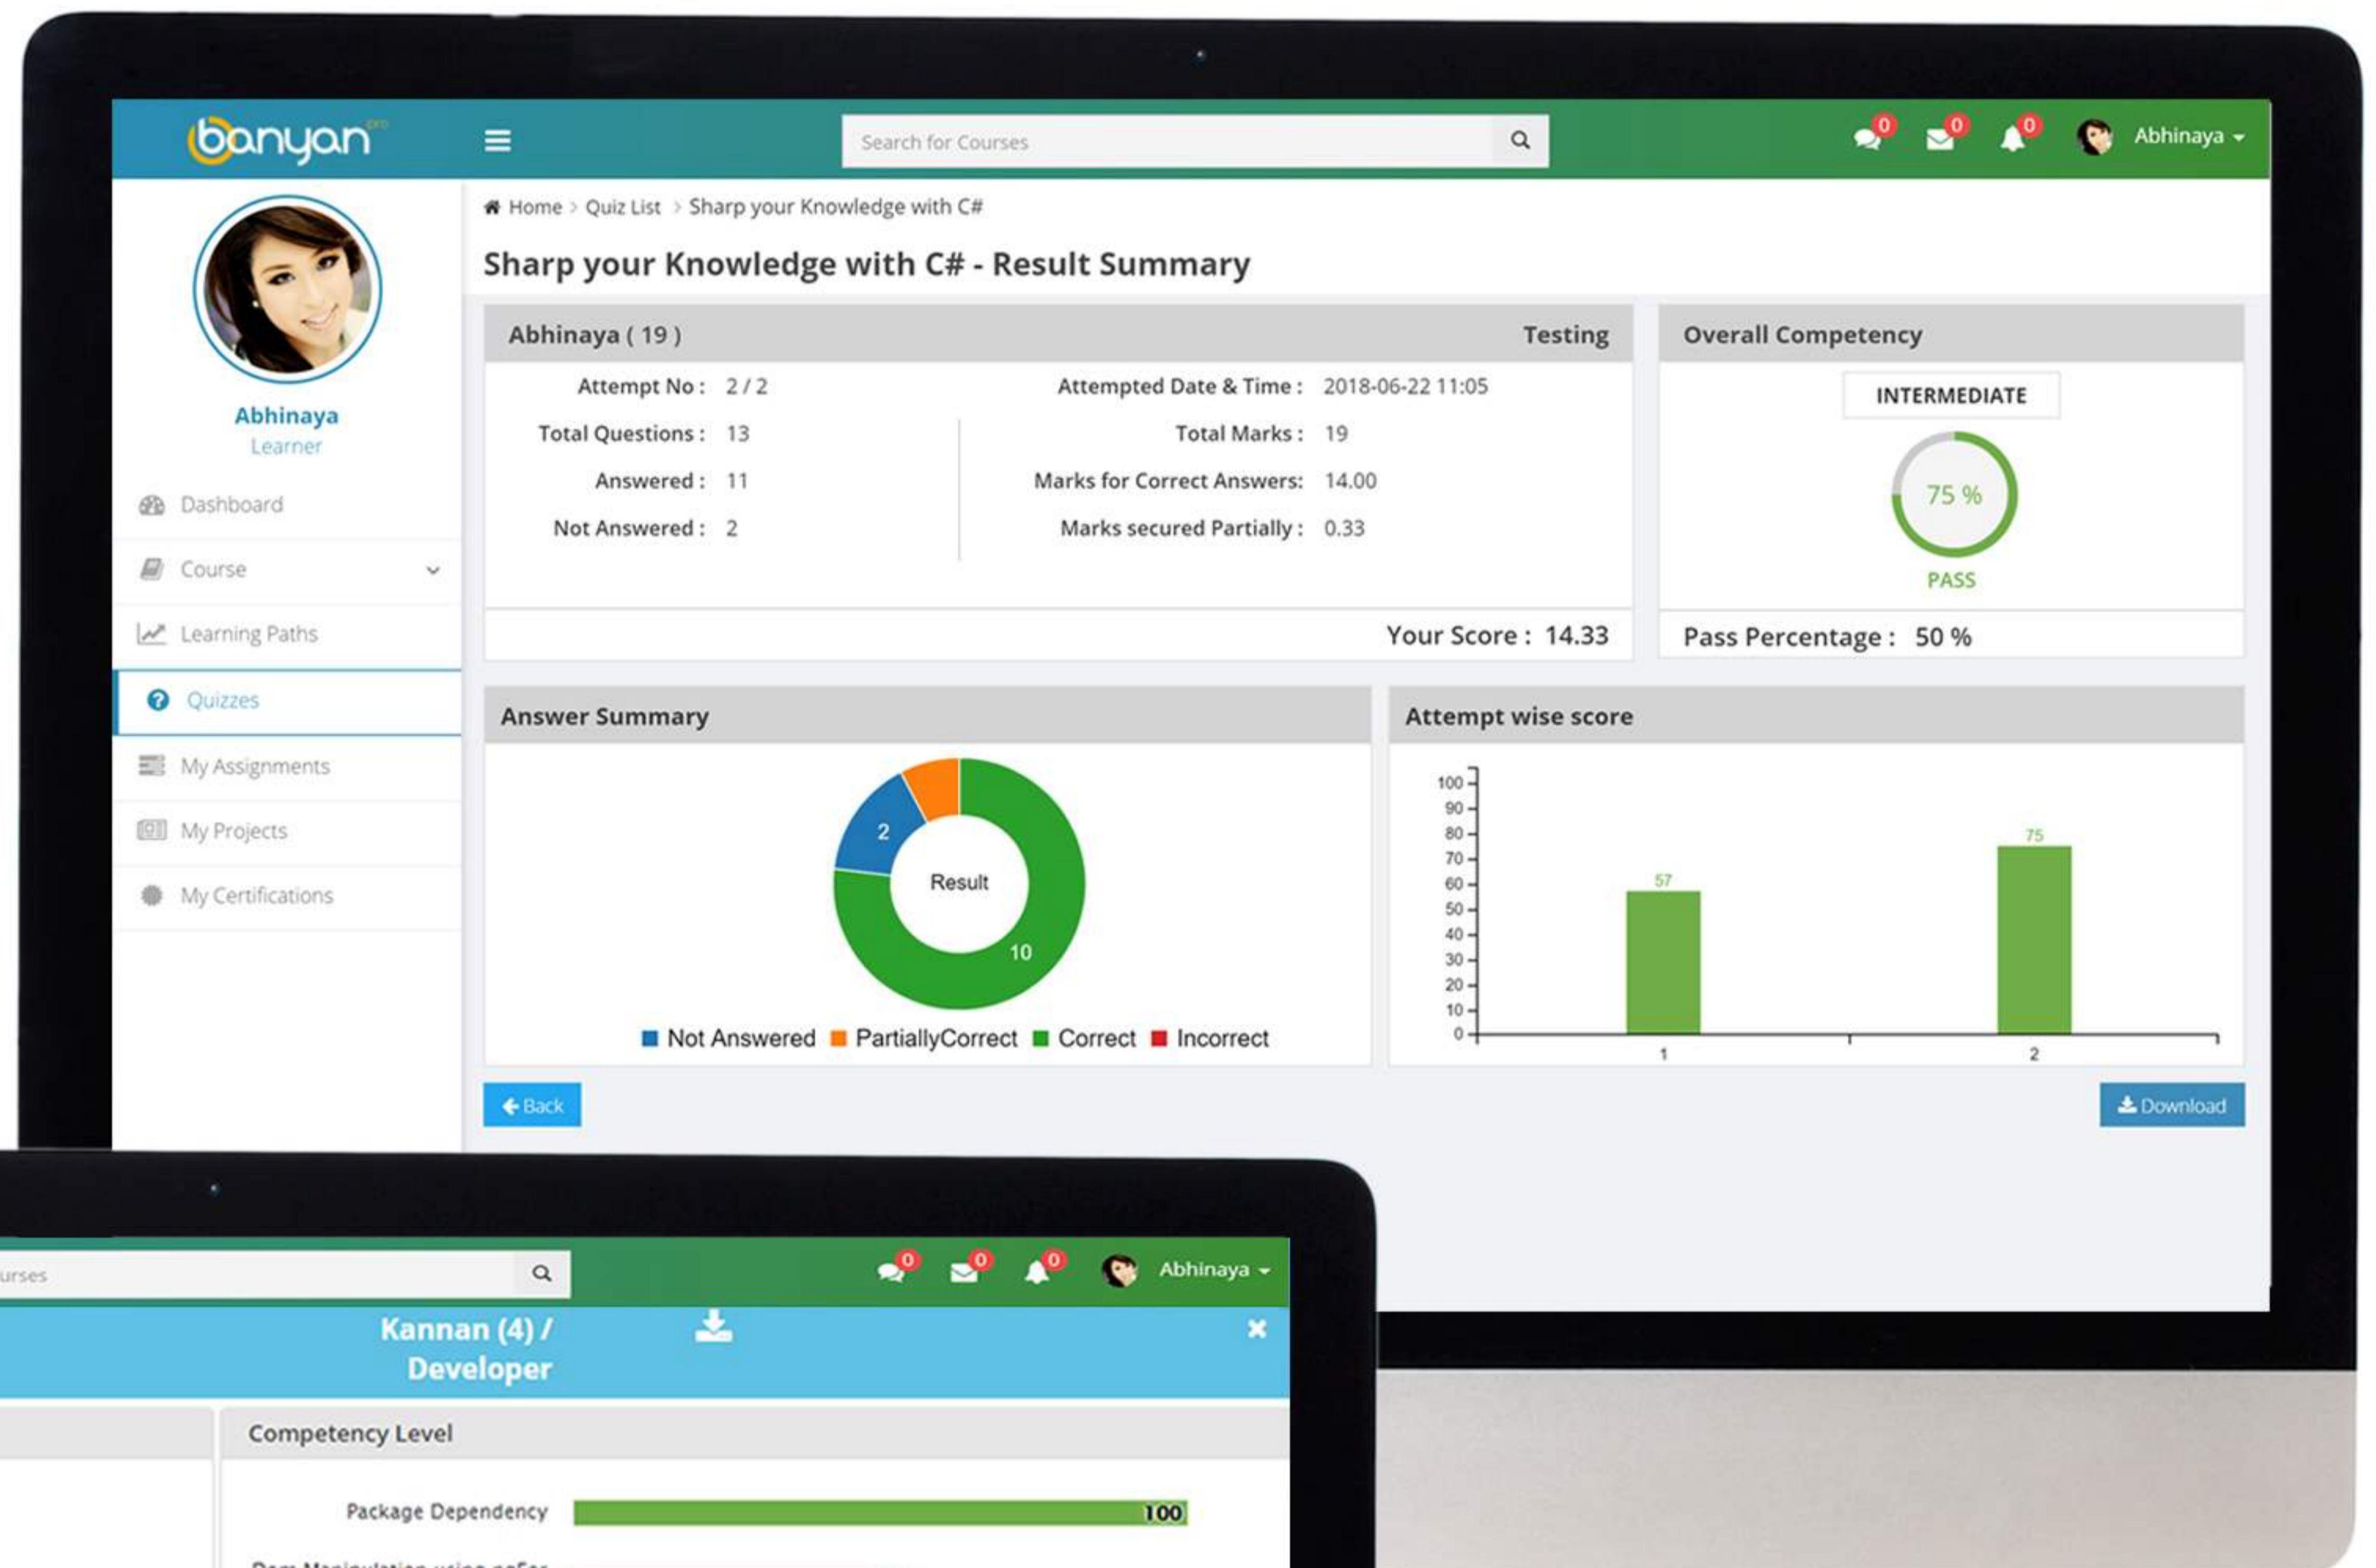

# SEARCH & BOOKMARK

Narrow and sort search results for exactly what you need and bookmark courses for future learning.

# AS A SUPERVISOR

View comprehensive dashboard of your team progress. Enables you to help the team to learn and implement technology in demand, encourage continuous skill development.