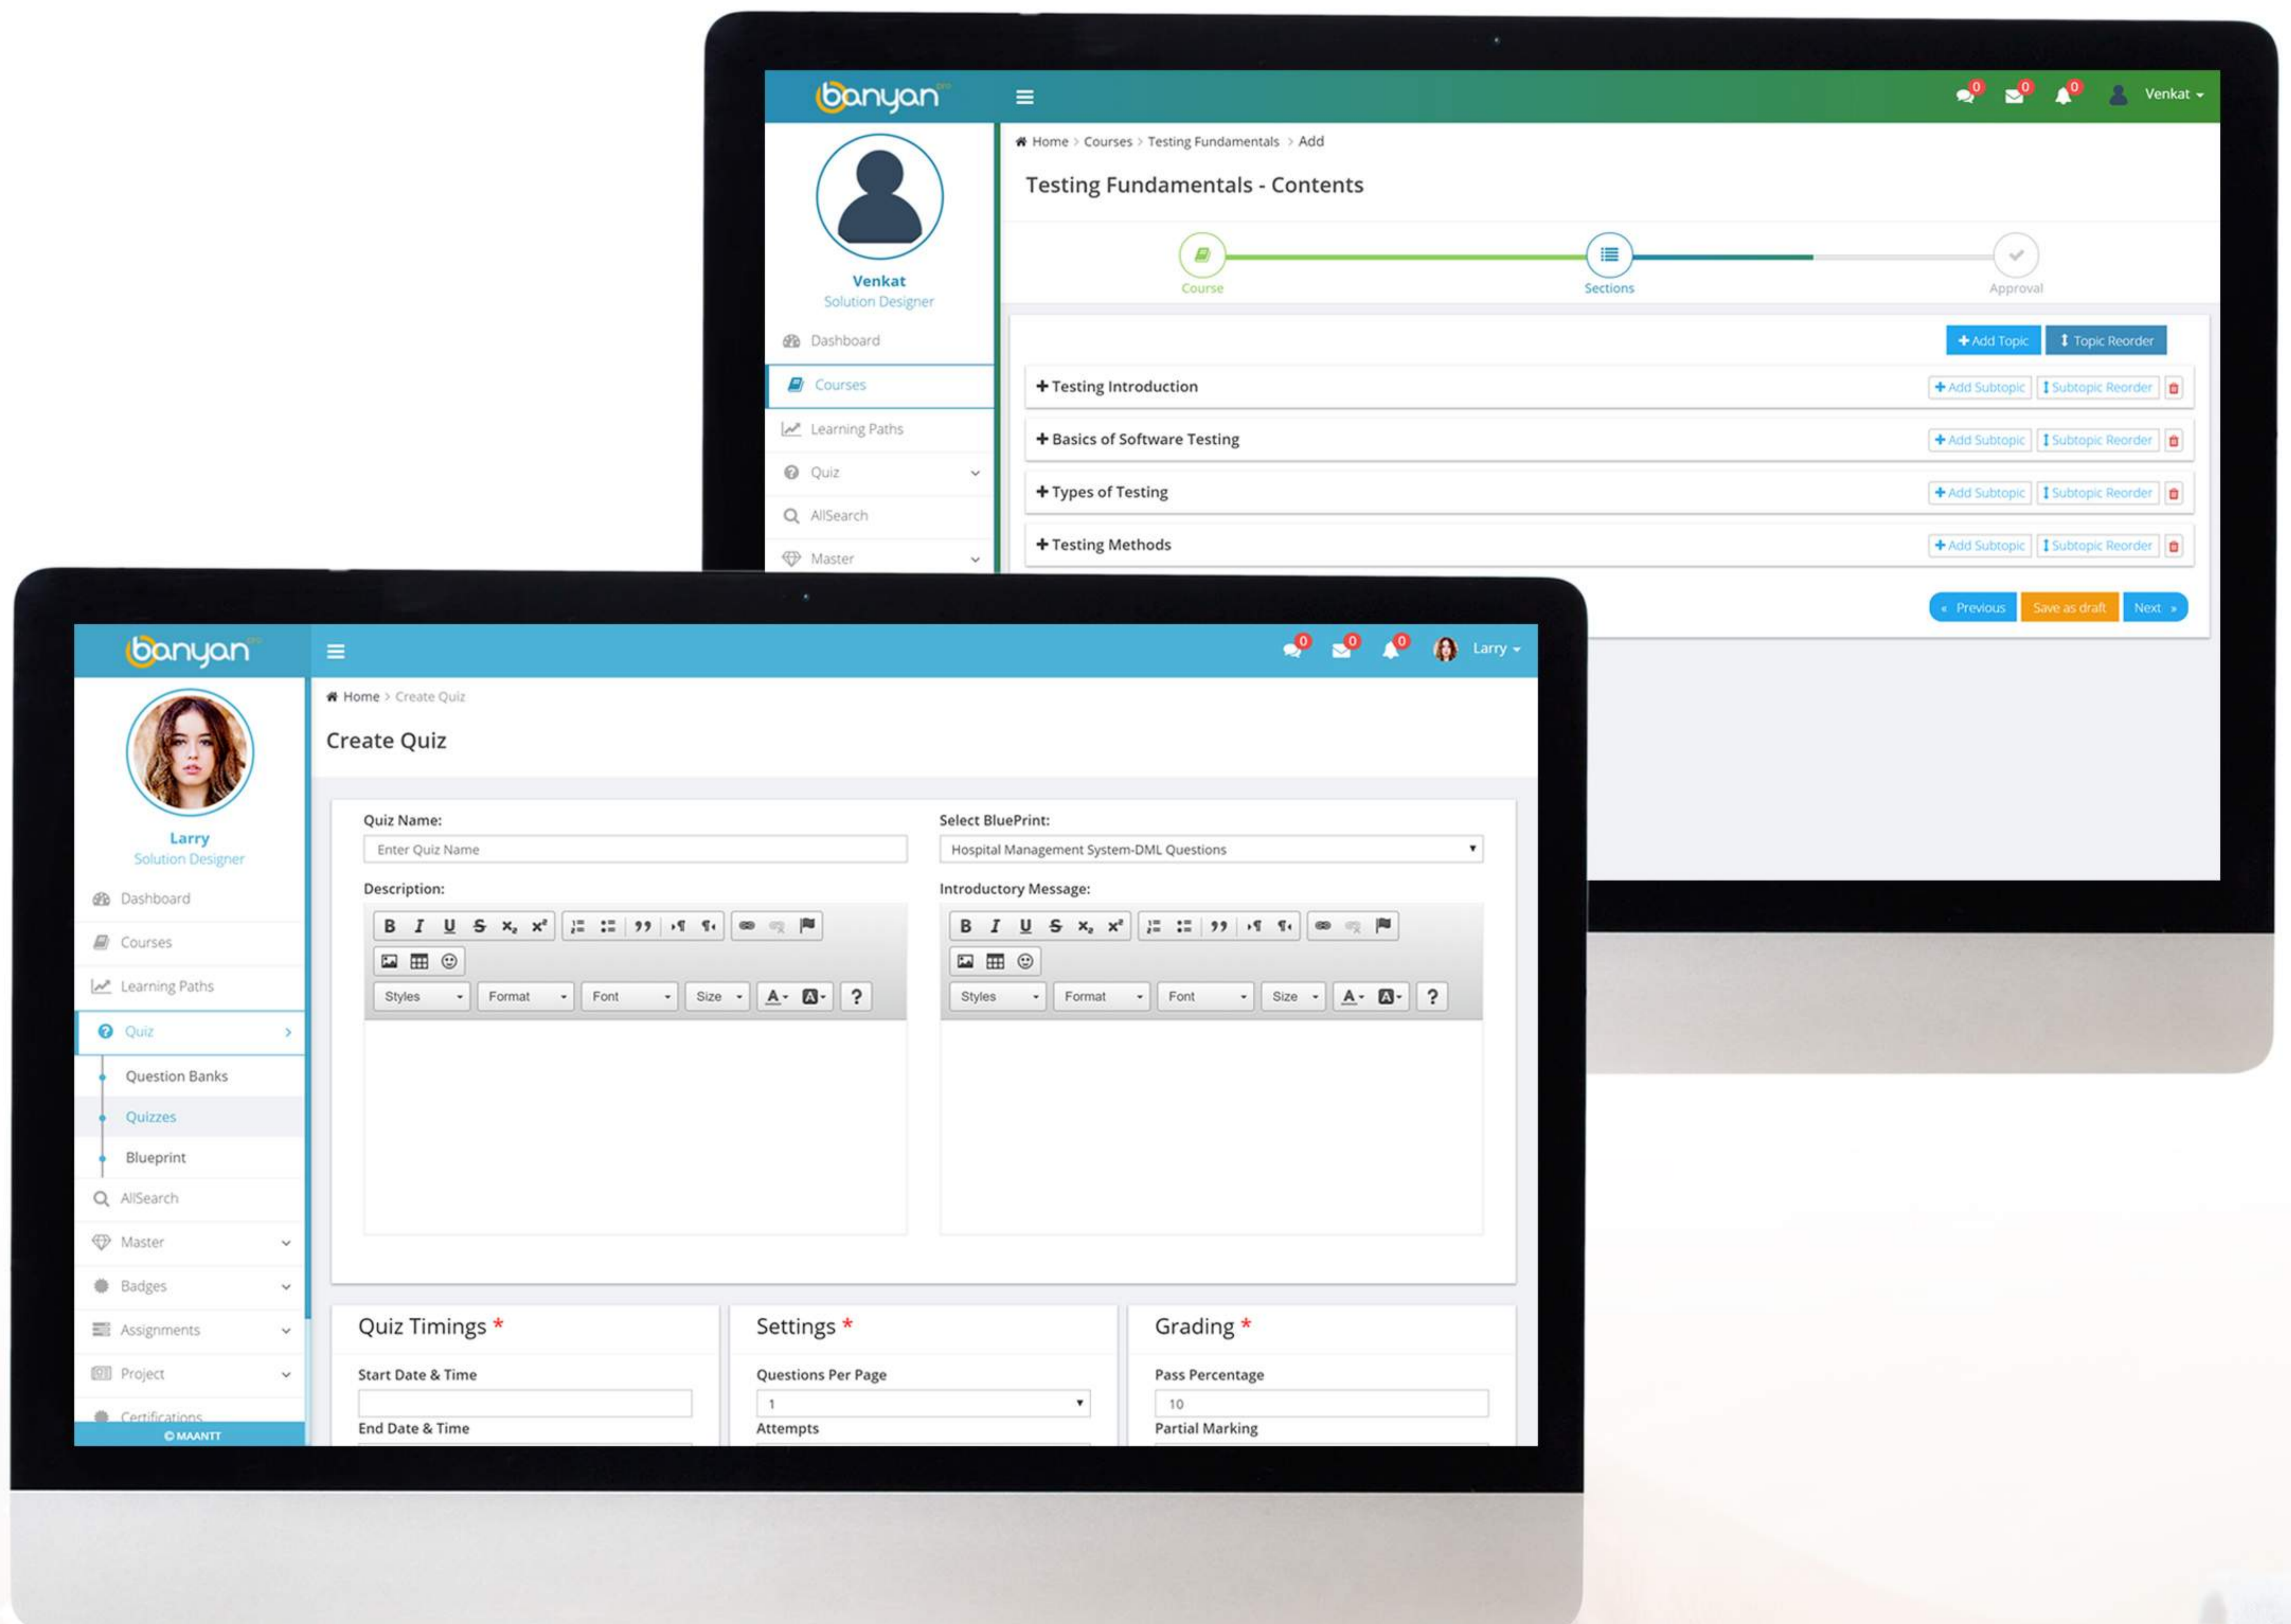

# REPORTS FOR RICH INSIGHTS & ACTIONABLE INFERENCES

Role based access to insights and inference of the learning progress. Supervisors can access insights quickly and provide timely feedback to his team to drive business results.

# AS A SUPERVISOR

View comprehensive dashboard of your team progress. Enables you to help the team to learn and implement technology in demand, encourage continuous skill development.

# LEARN BEYOND THE BROWSER

Banyan pro is built on keeping the principle of "Access anywhere, anytime and on any device"