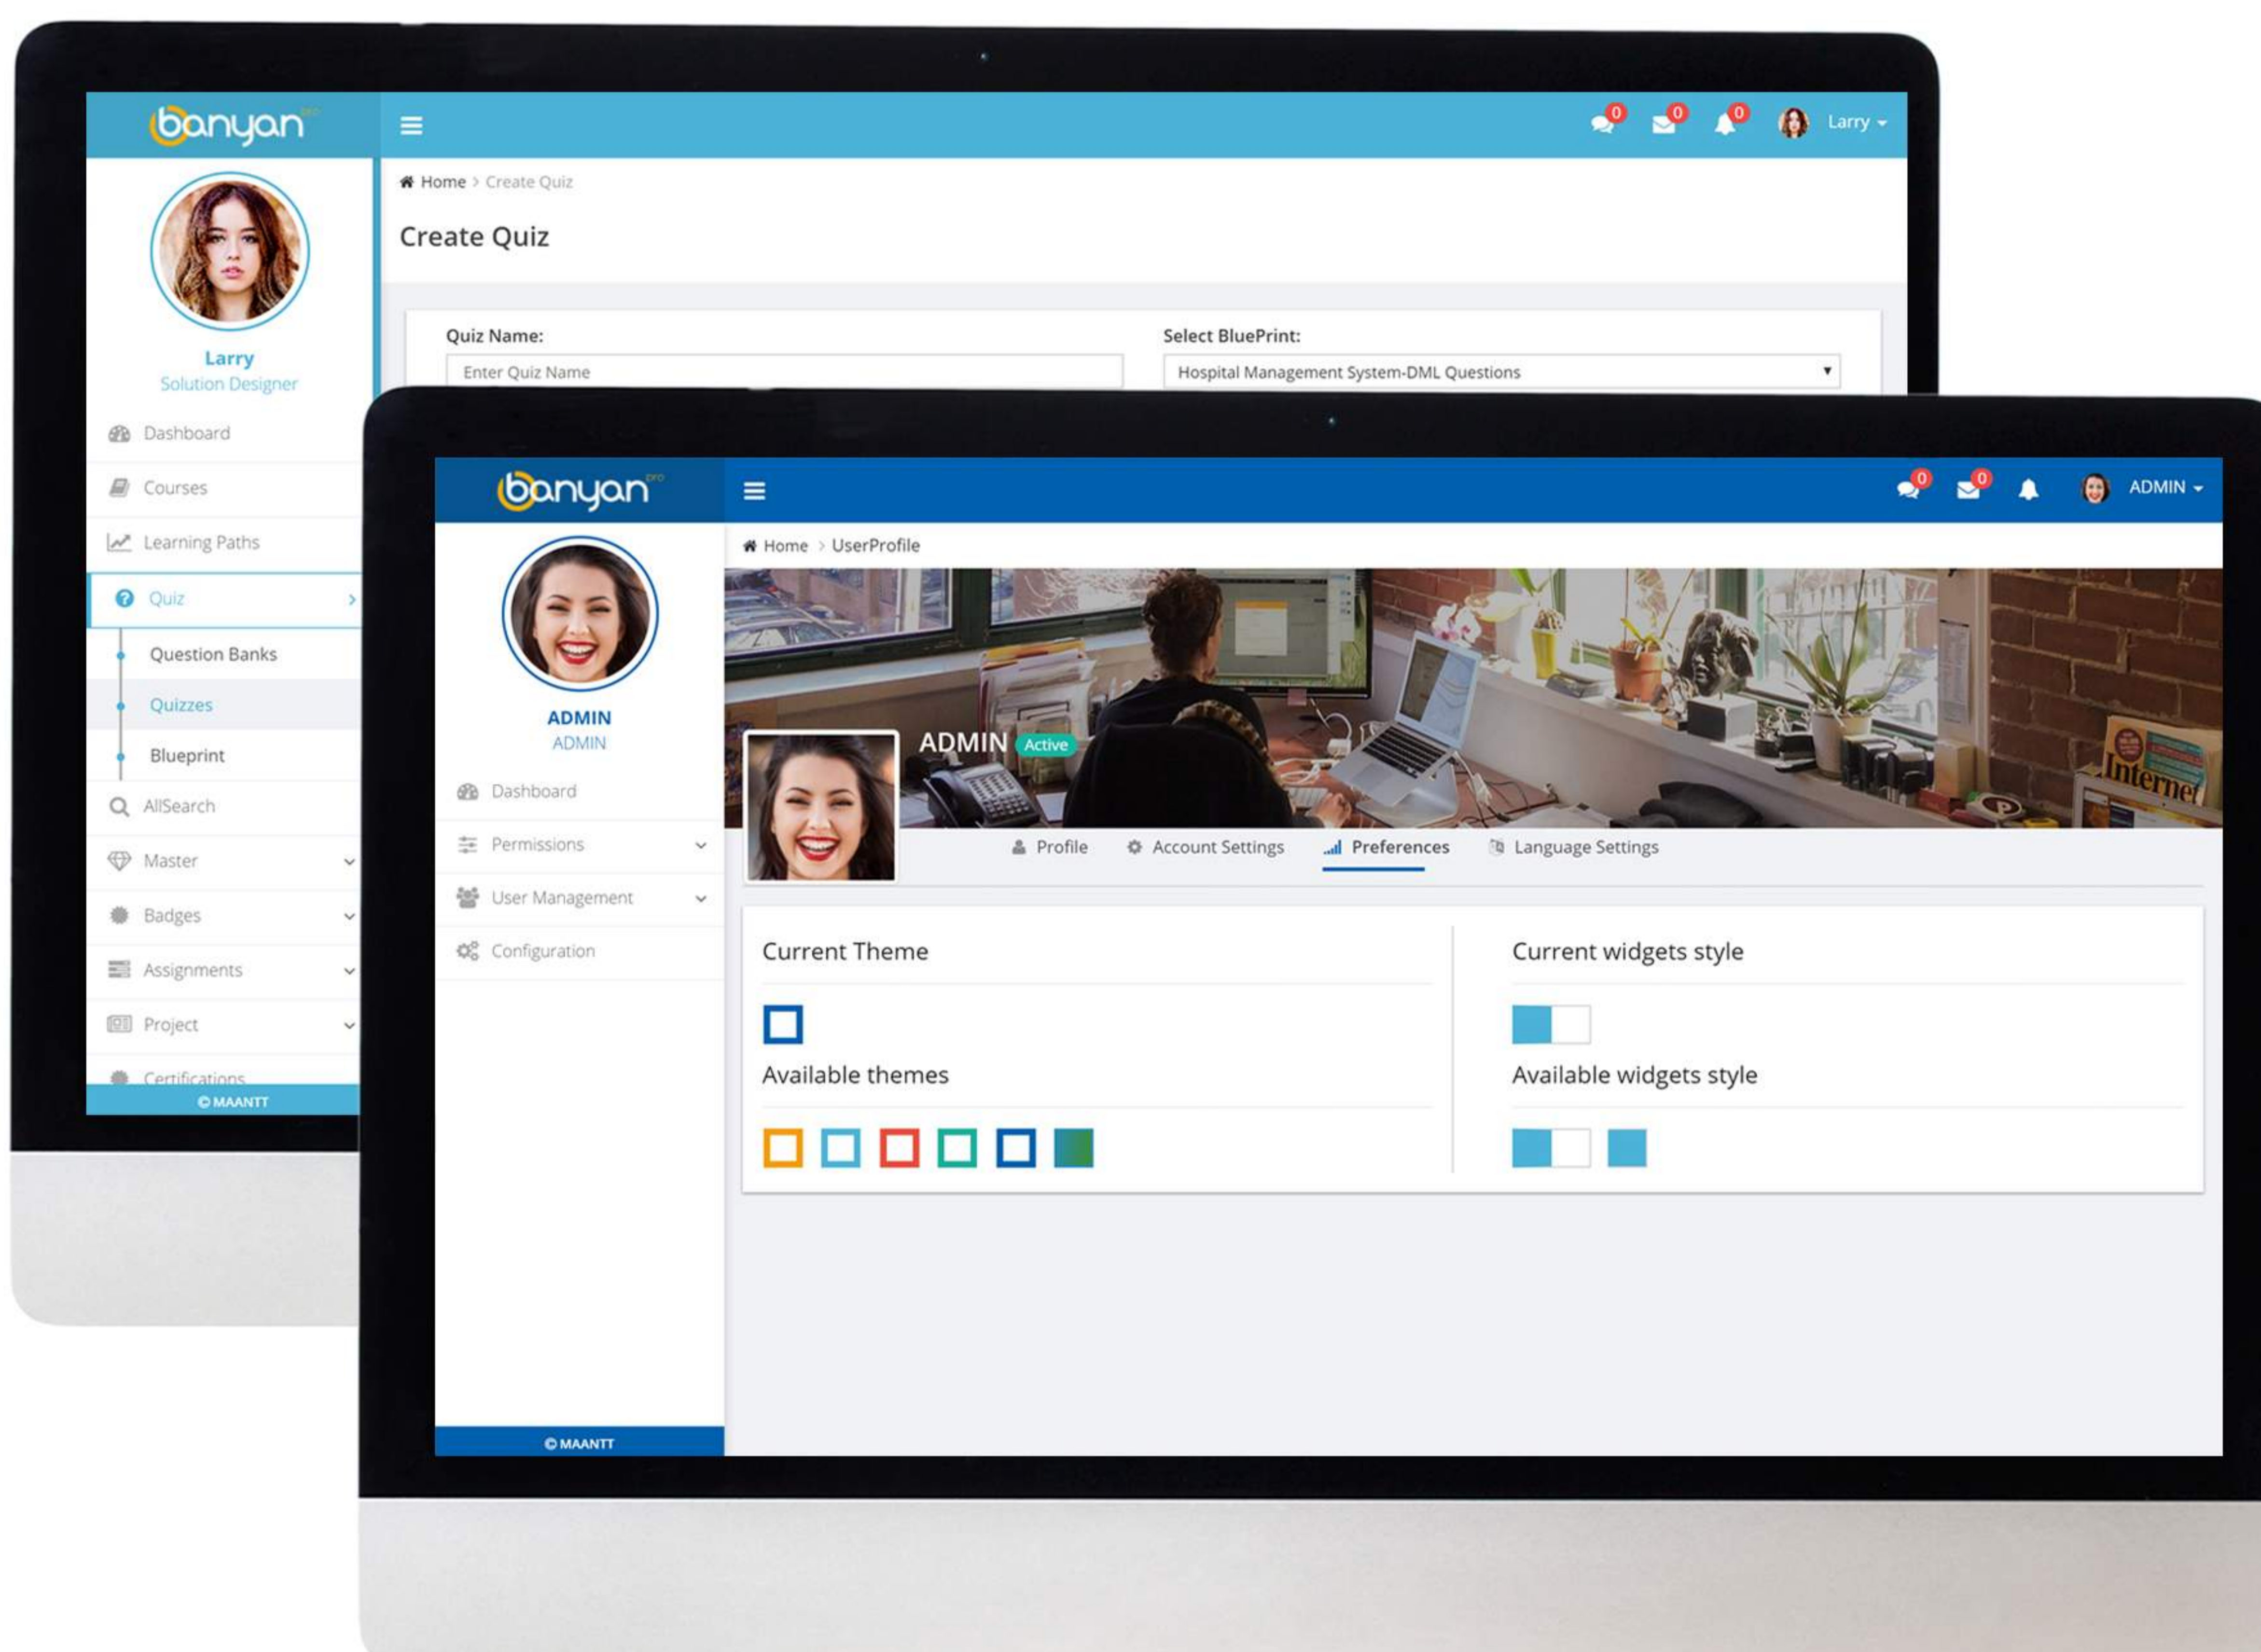

CUSTOM CORPORATE BRANDING

Customize banyan pro to match your corporate identity by having a custom logo, color scheme and more..