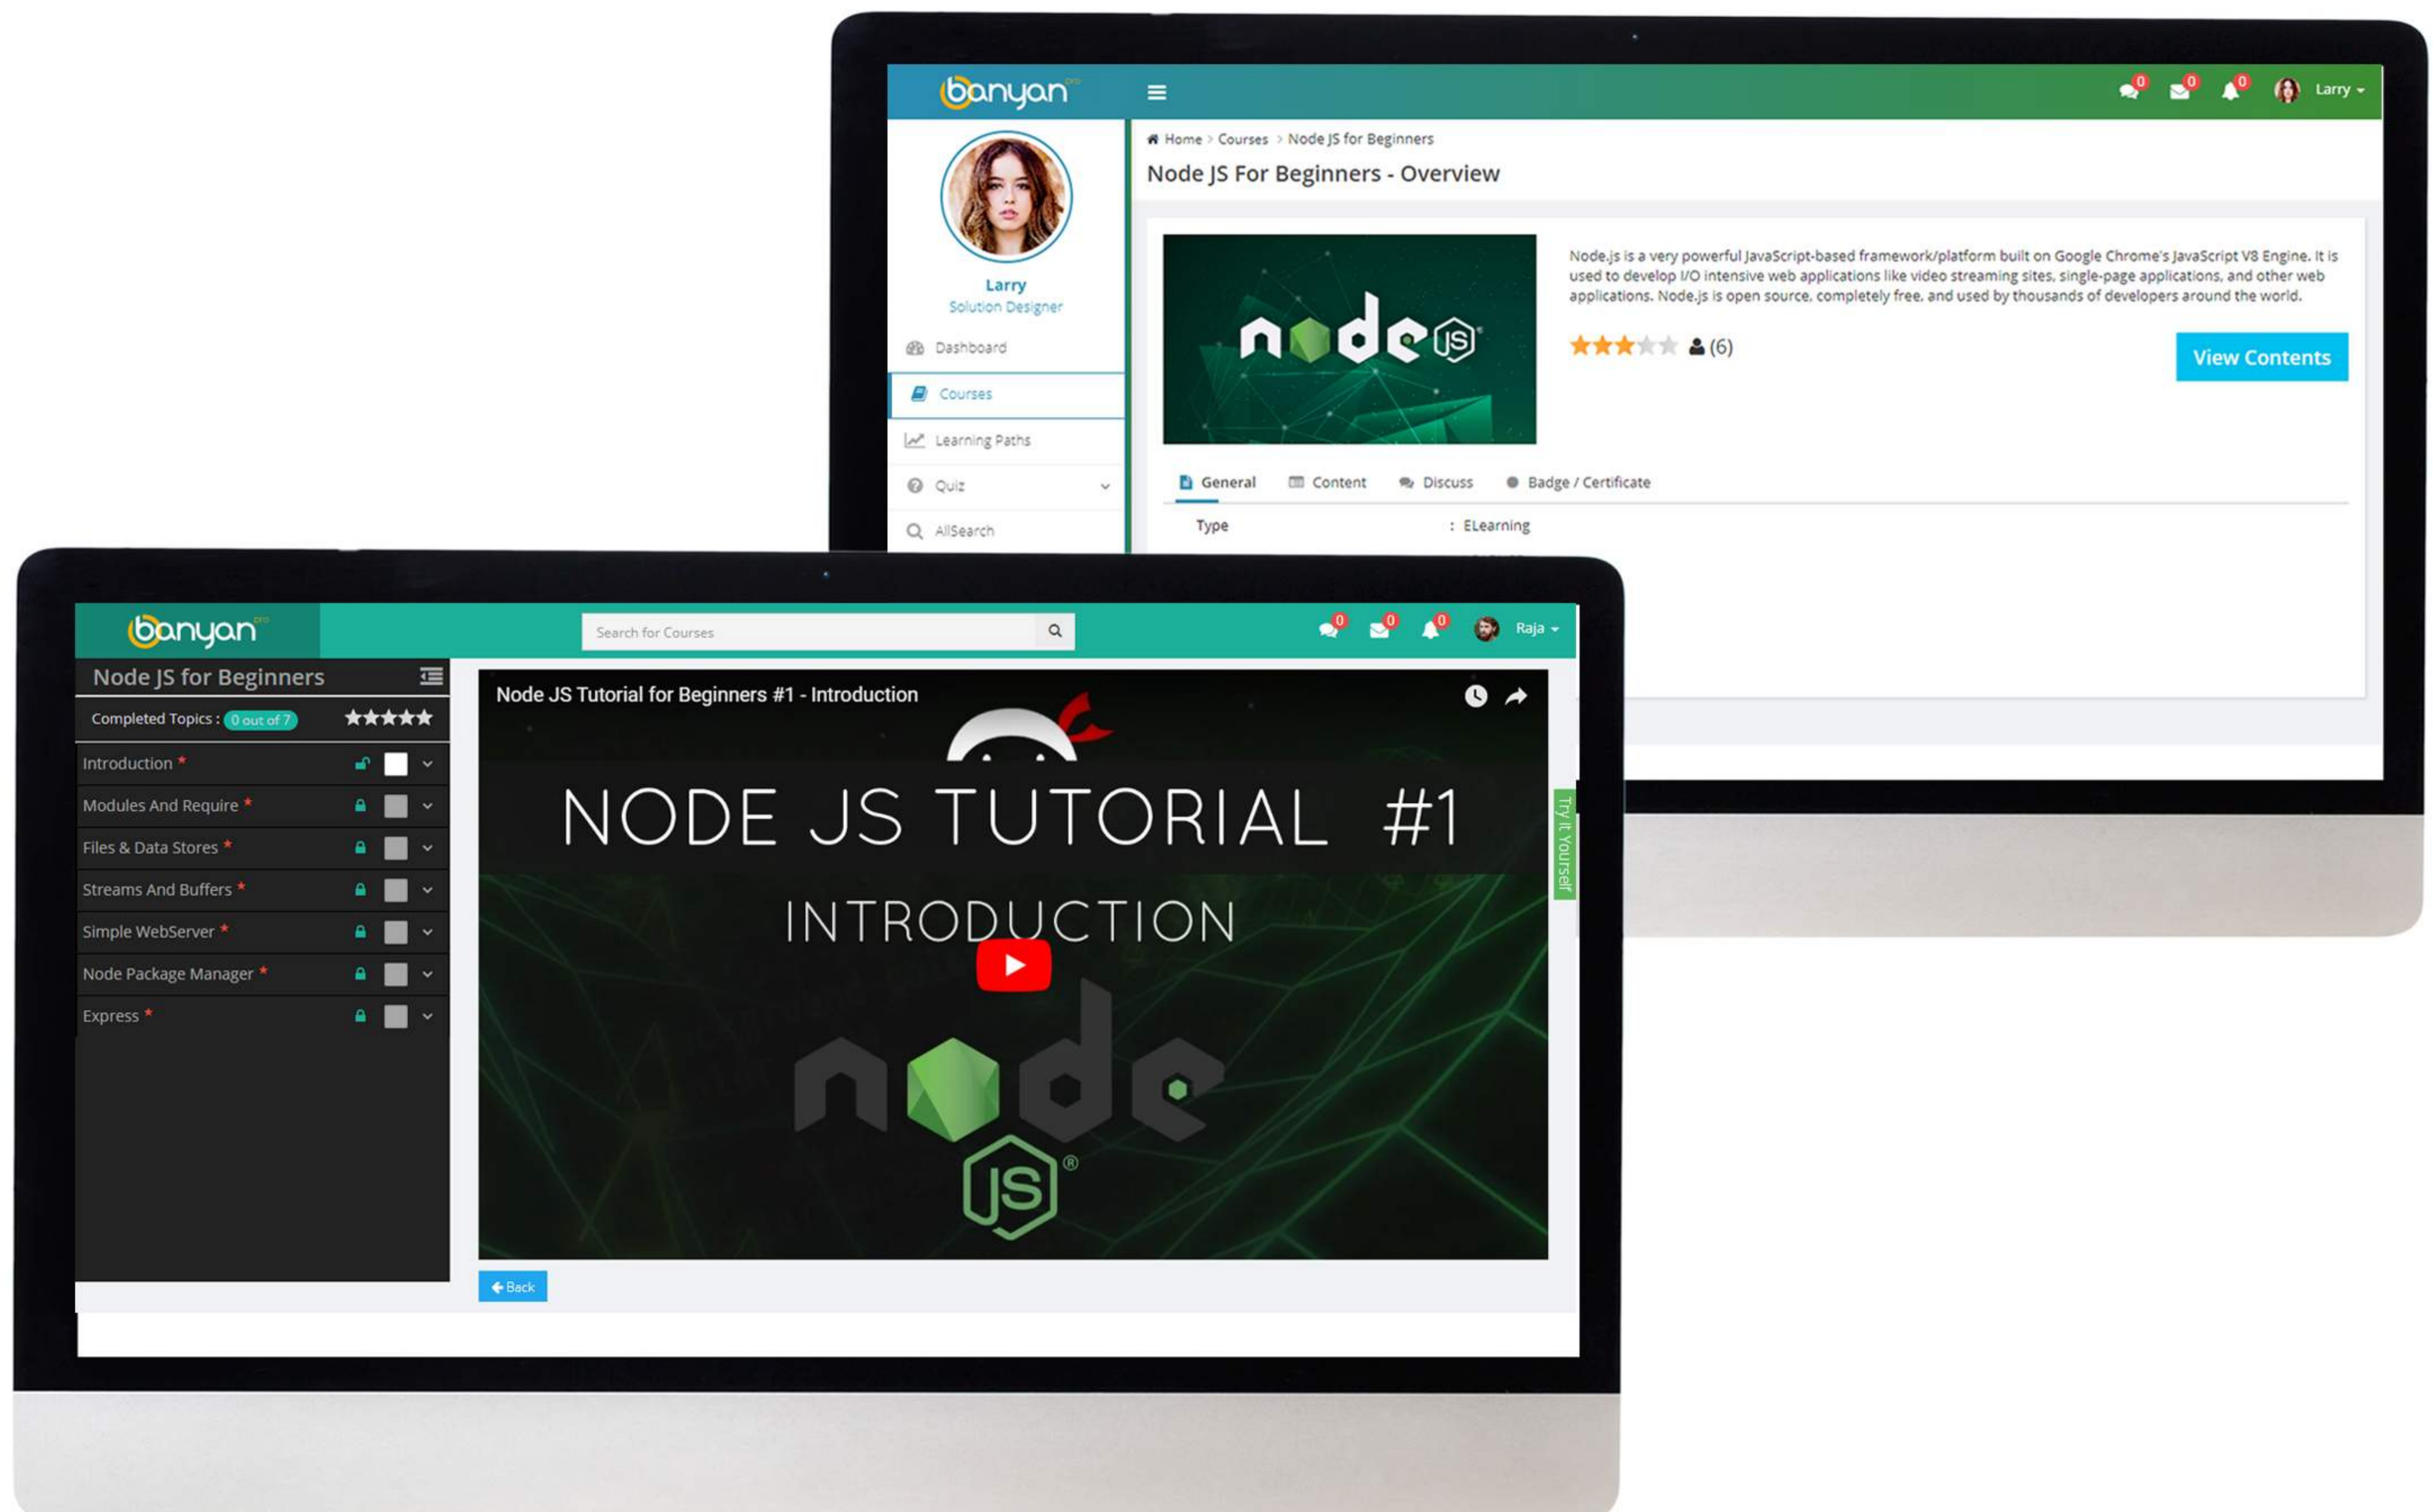

DIGITAL CONTENT LIBRARIES

Digital Content Library - Store digital contents in Banyan pro and author a course to share it across the web.