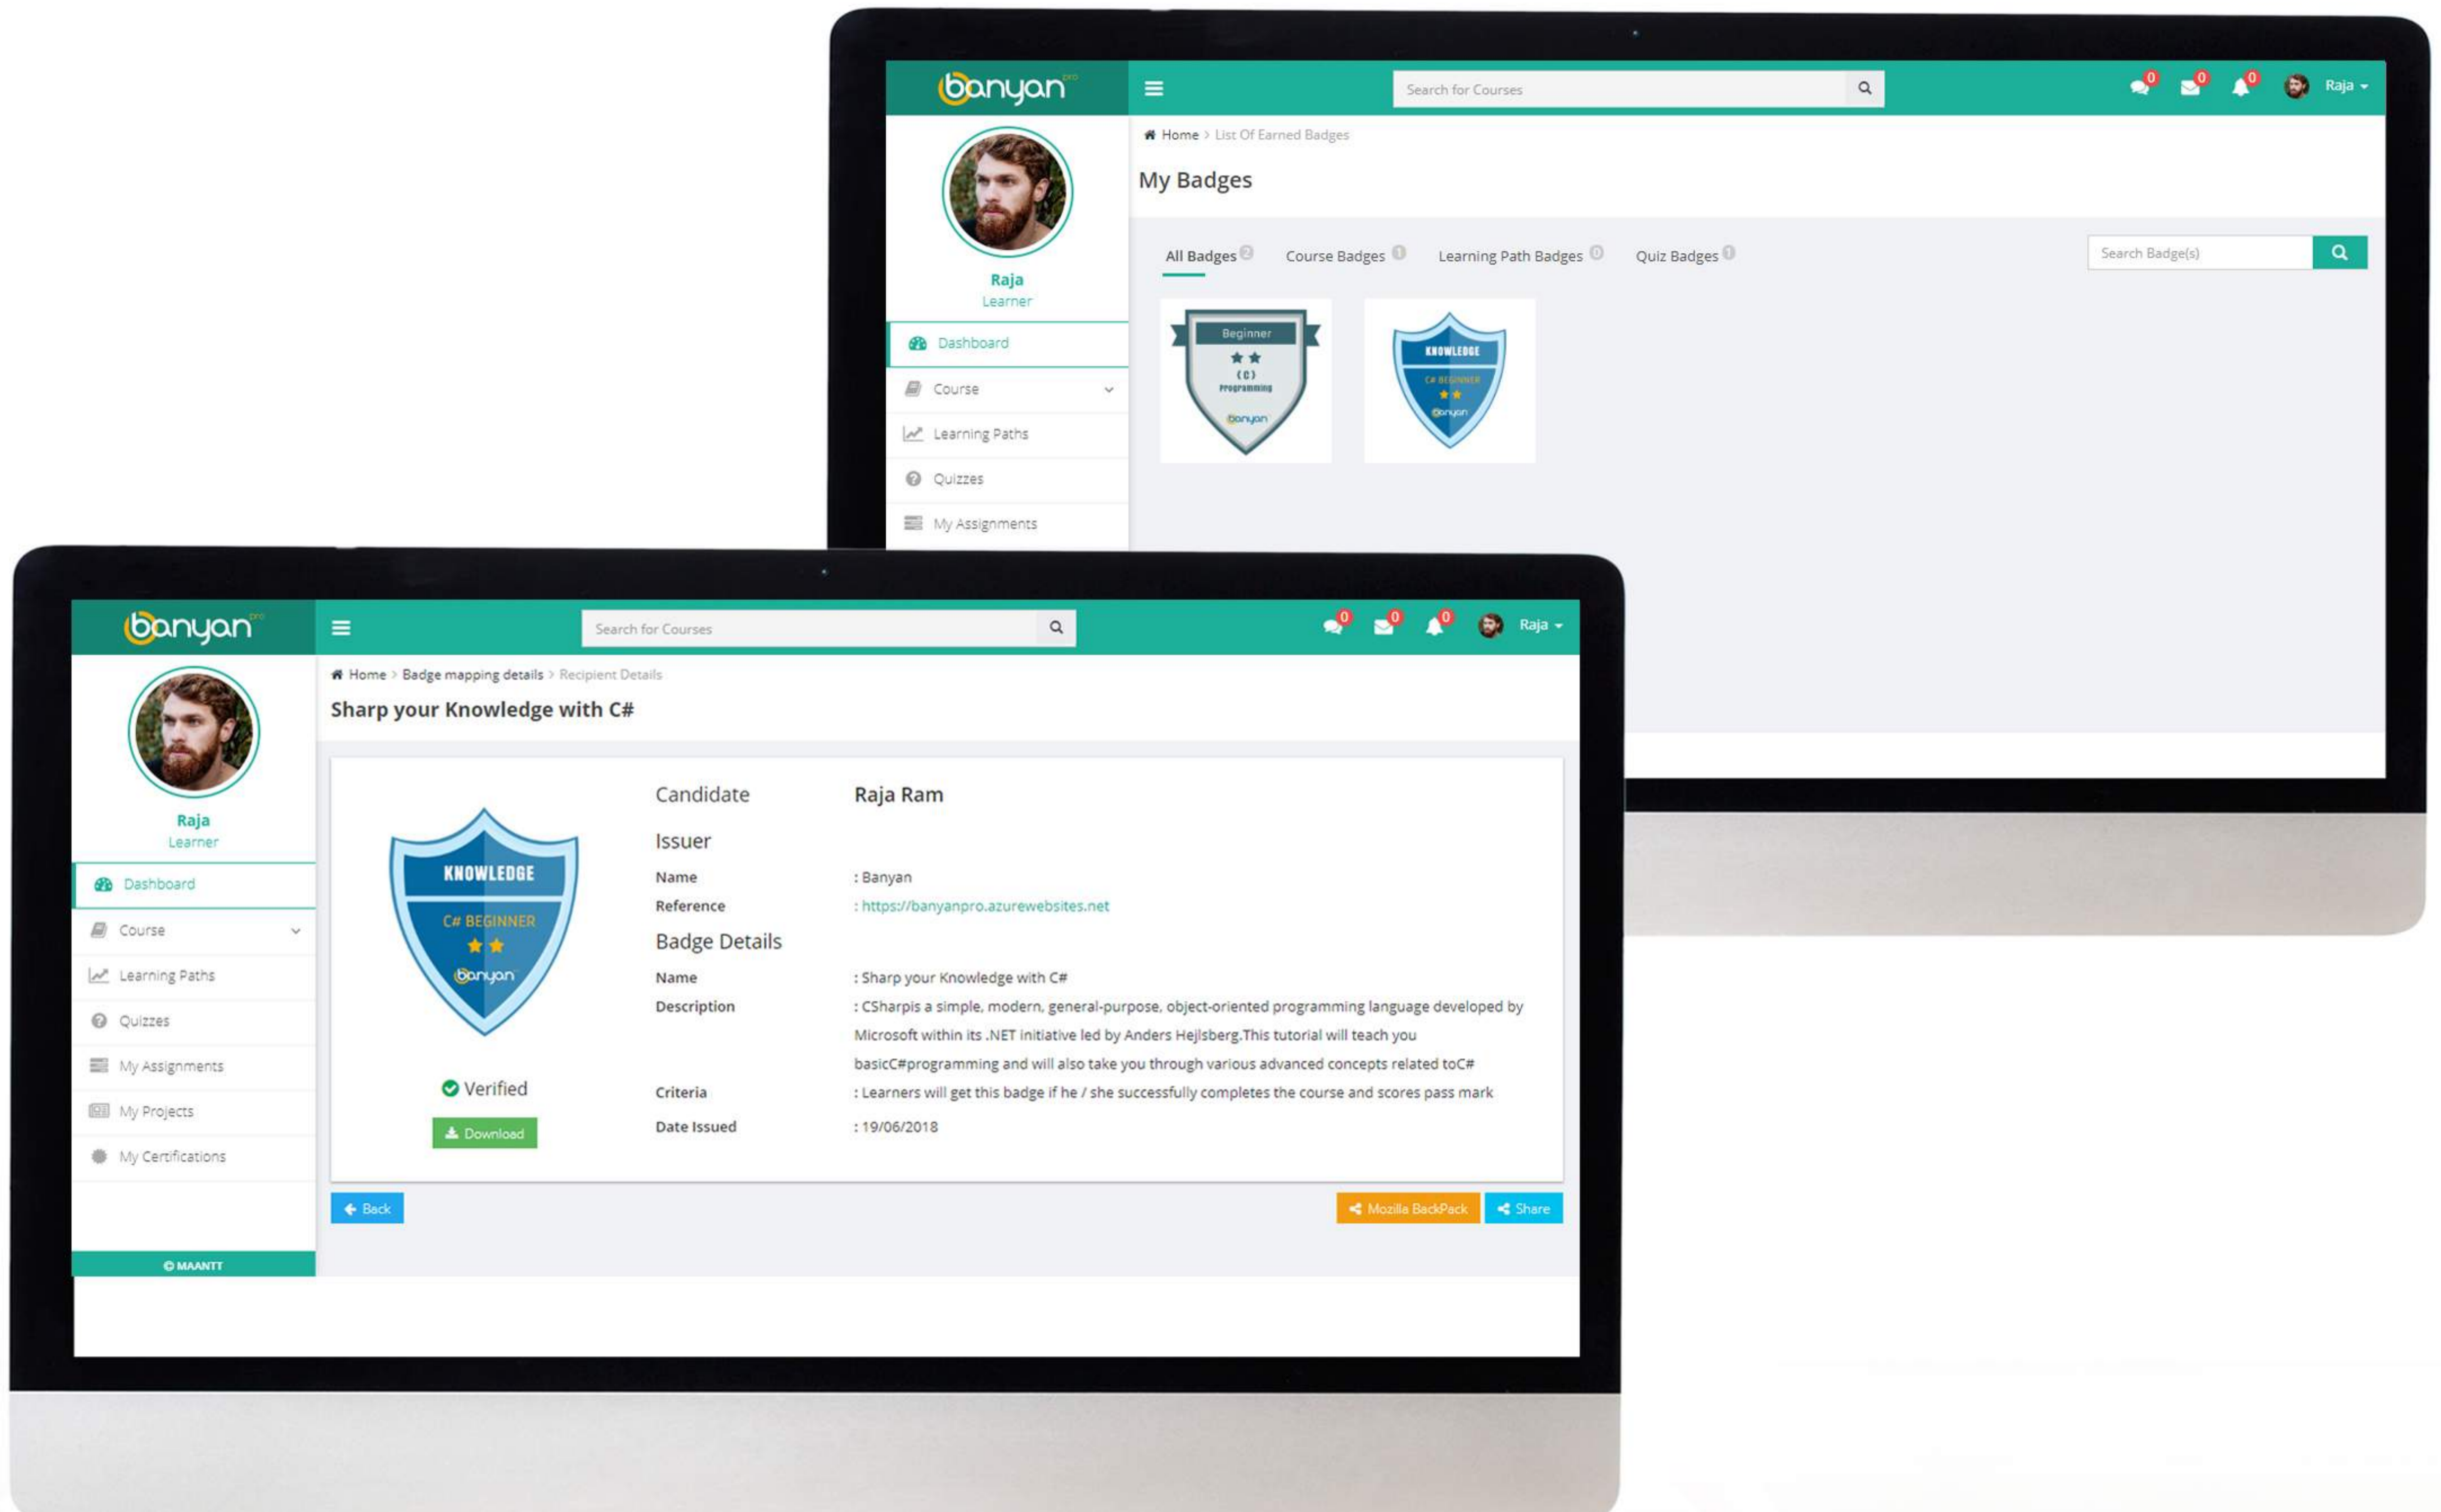

DIGITAL BADGES

Digital Badges - Do you want to recognize an achievement or illustrating skill accumulation?, Open digital badging makes it easy for anyone to author, issue, earn and display across the web.