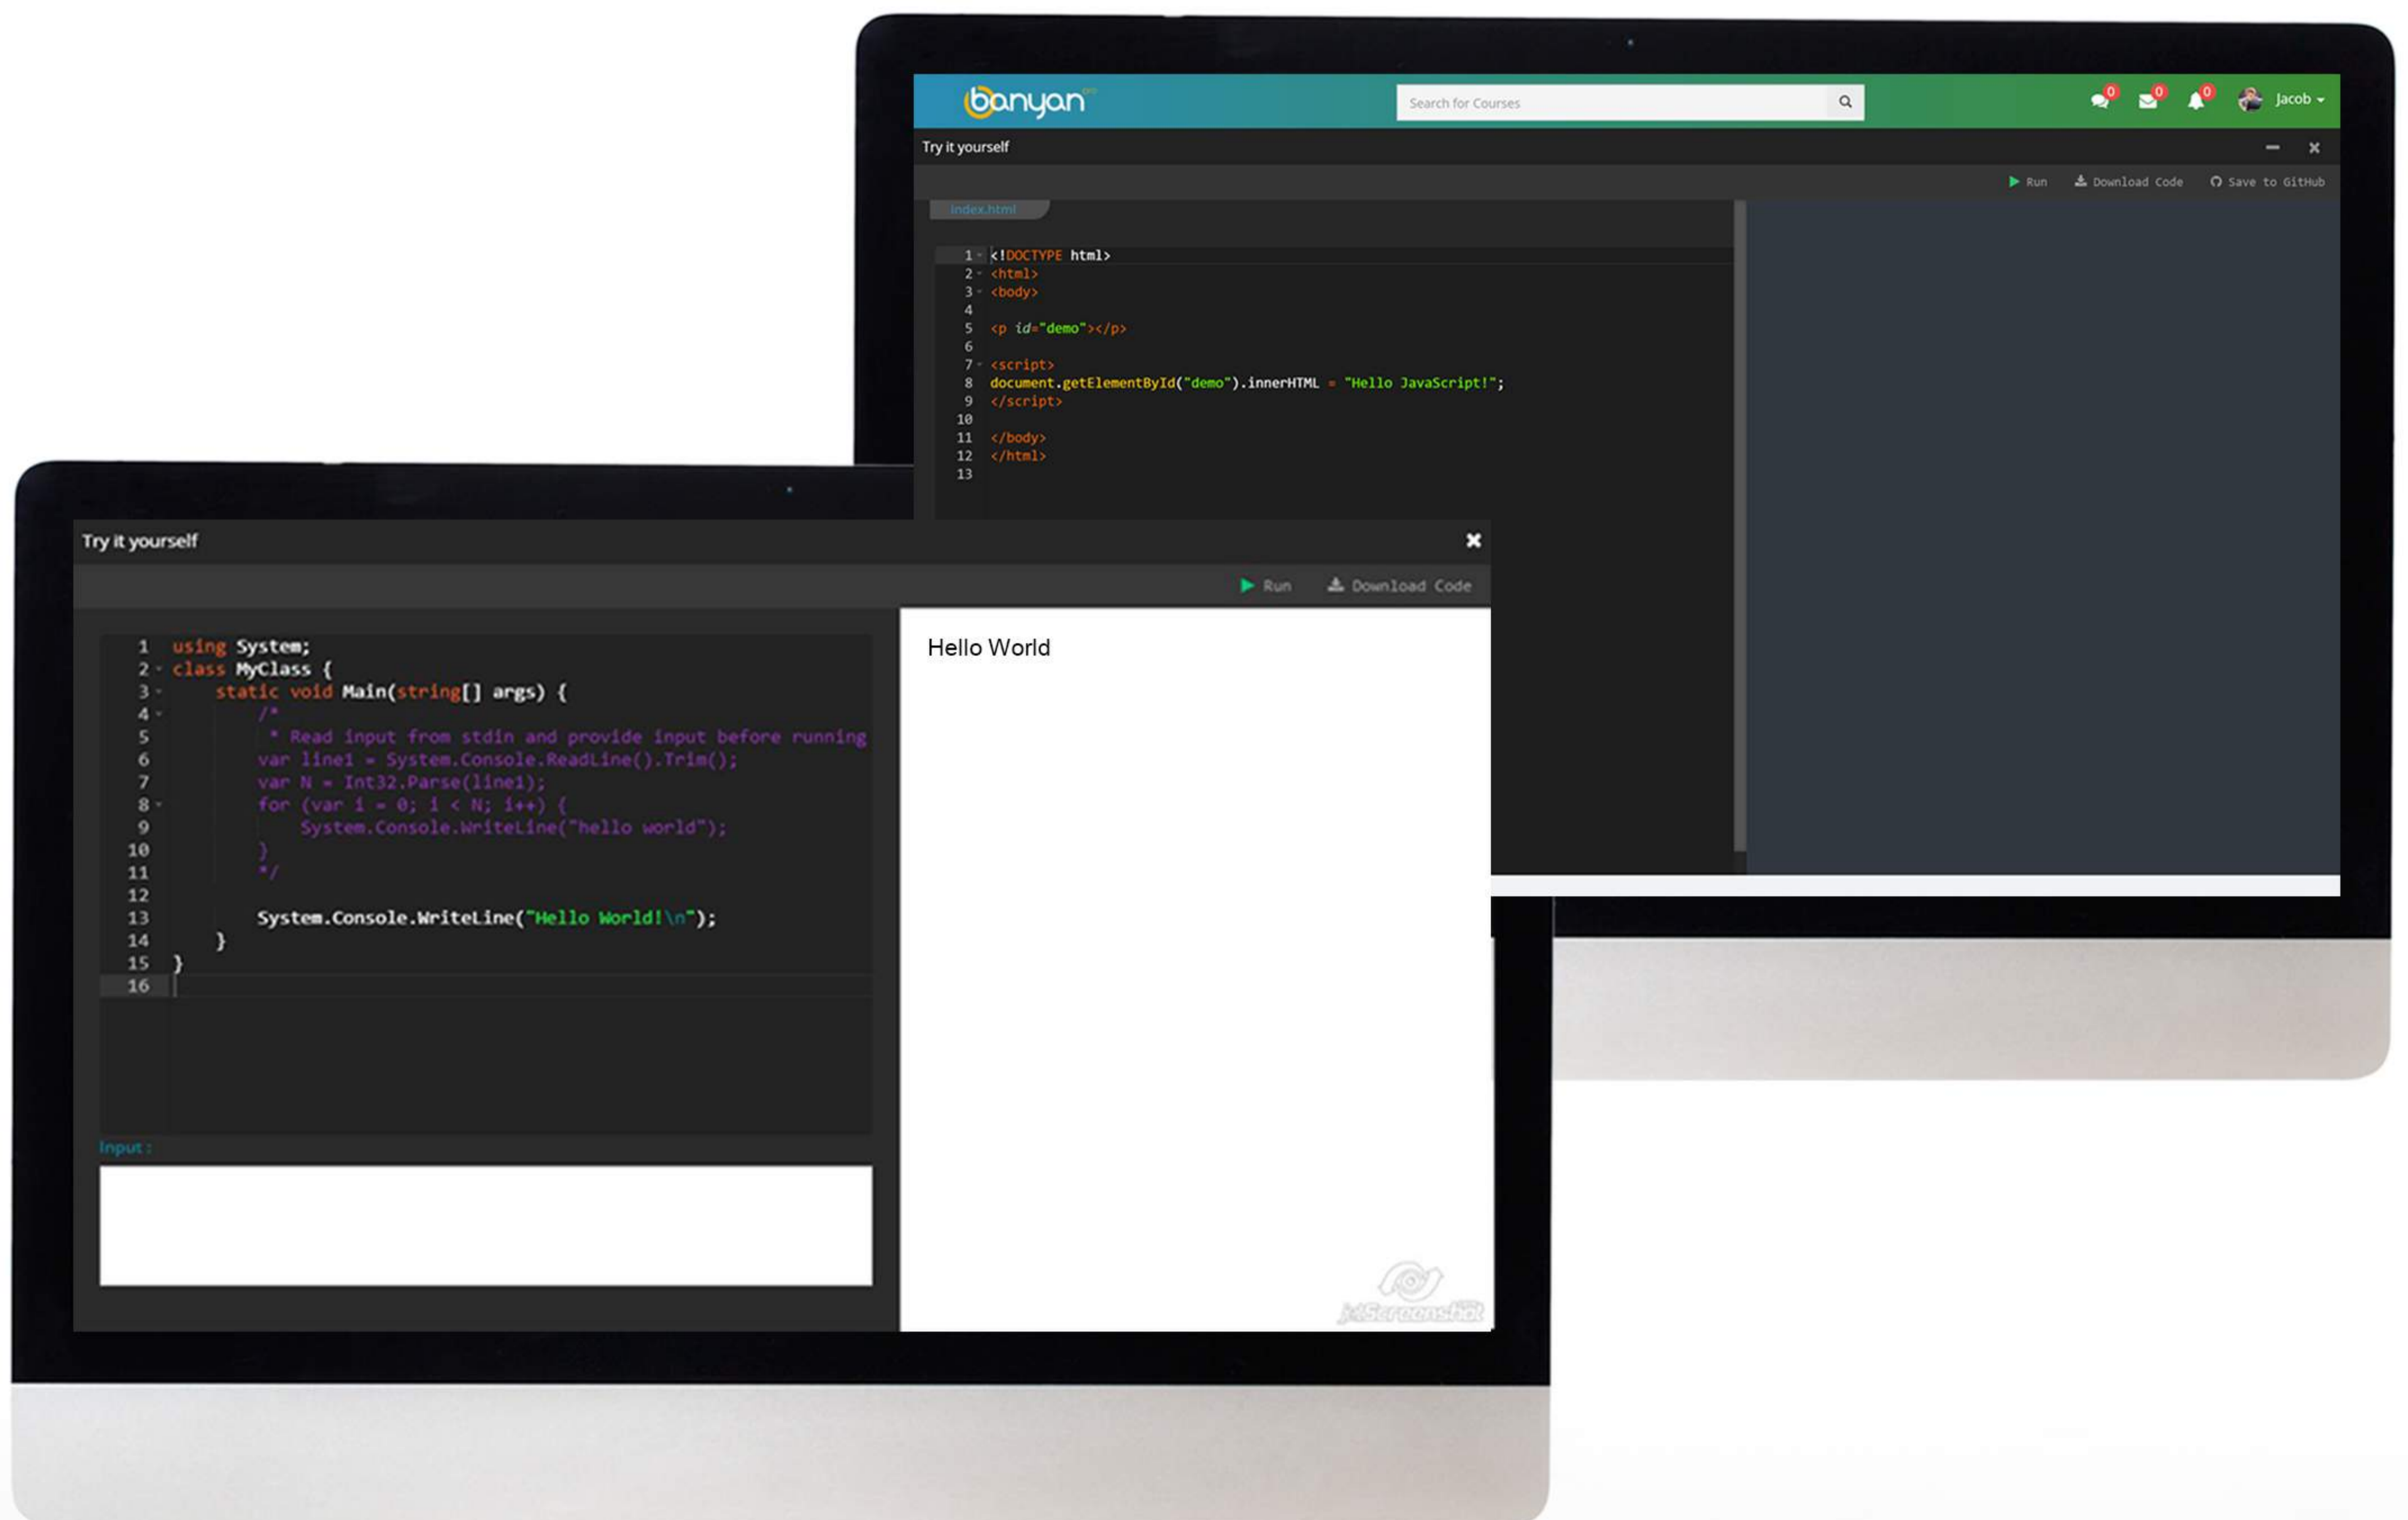

TRY IT YOURSELF

Humanize the whole Online Training project, with a real face-to-face approach and a real time responsiveness.