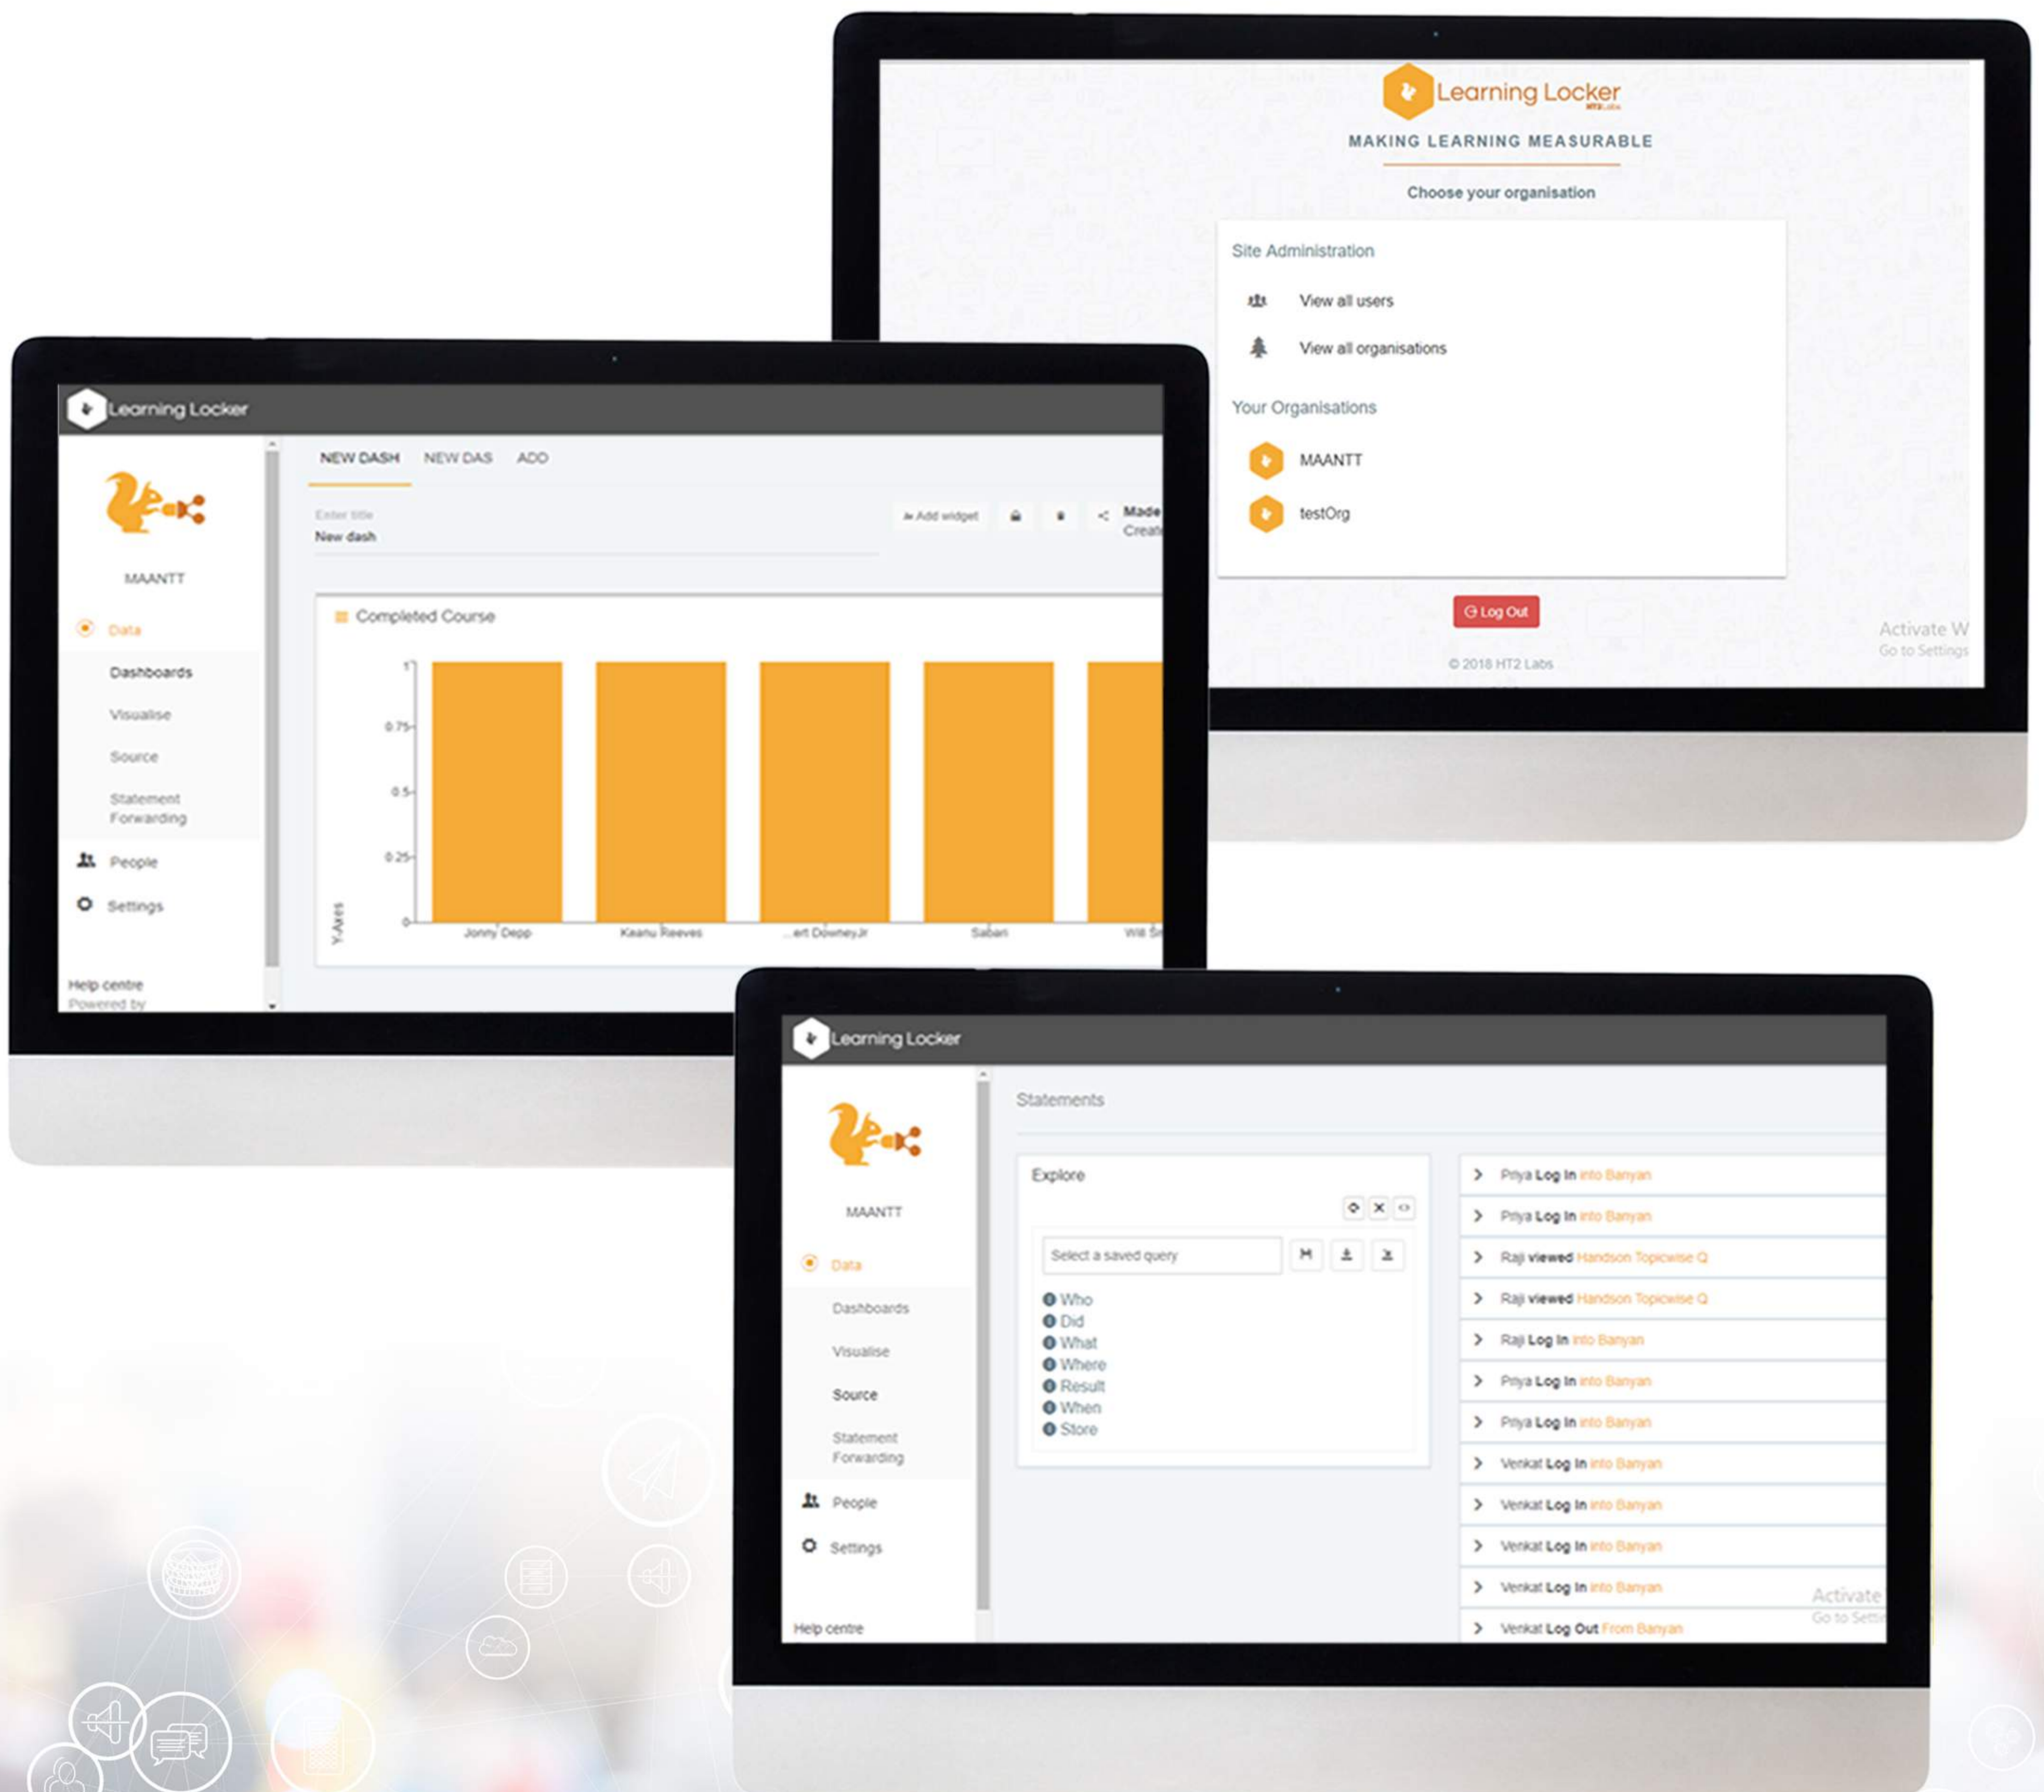

xAPI (EXPERIENCE API)

TinCan allow you to track more information about the learning behaviour of Learners. Curious to know how your employees are learning about compliance policy? Want to know how many people are using your Courses and Learning paths? Then you need Experience API