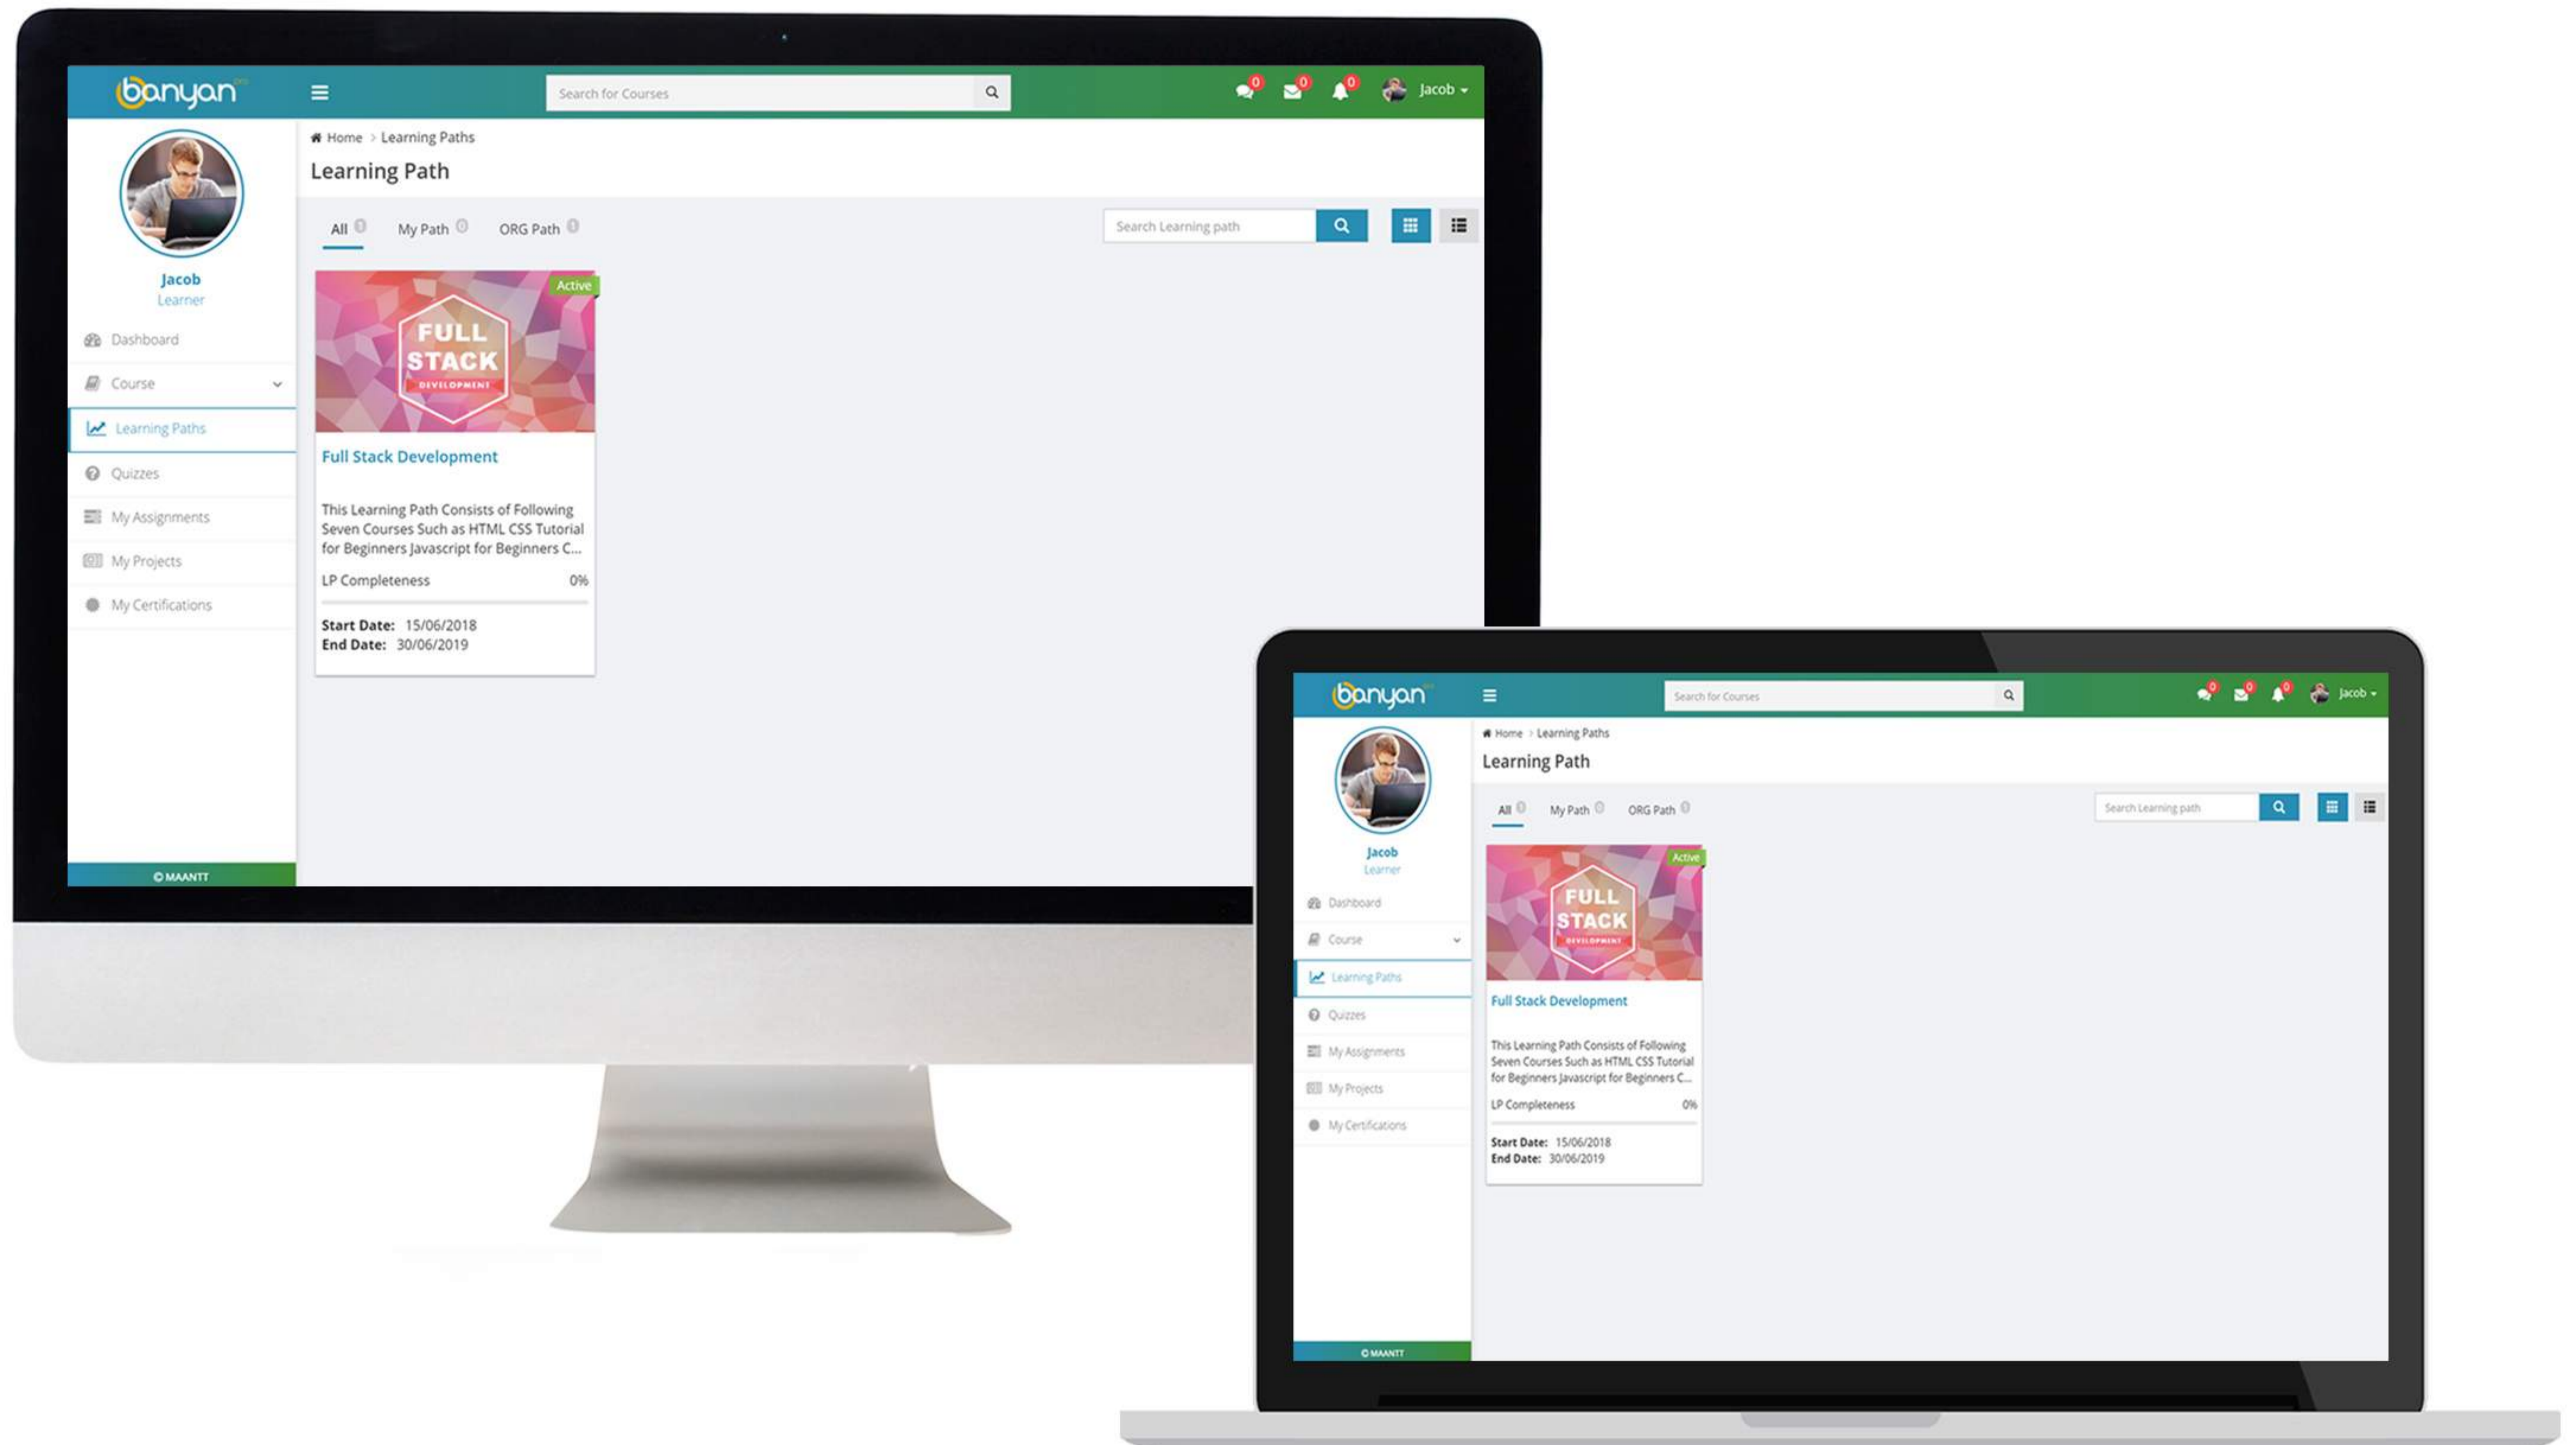

LEARNING PATH

Inspire learners to achieve goals by enrolling them in learning paths and reward their accomplishments with certificates. Supports “Organization Mandate Learning Path” and “User created learning Path”.