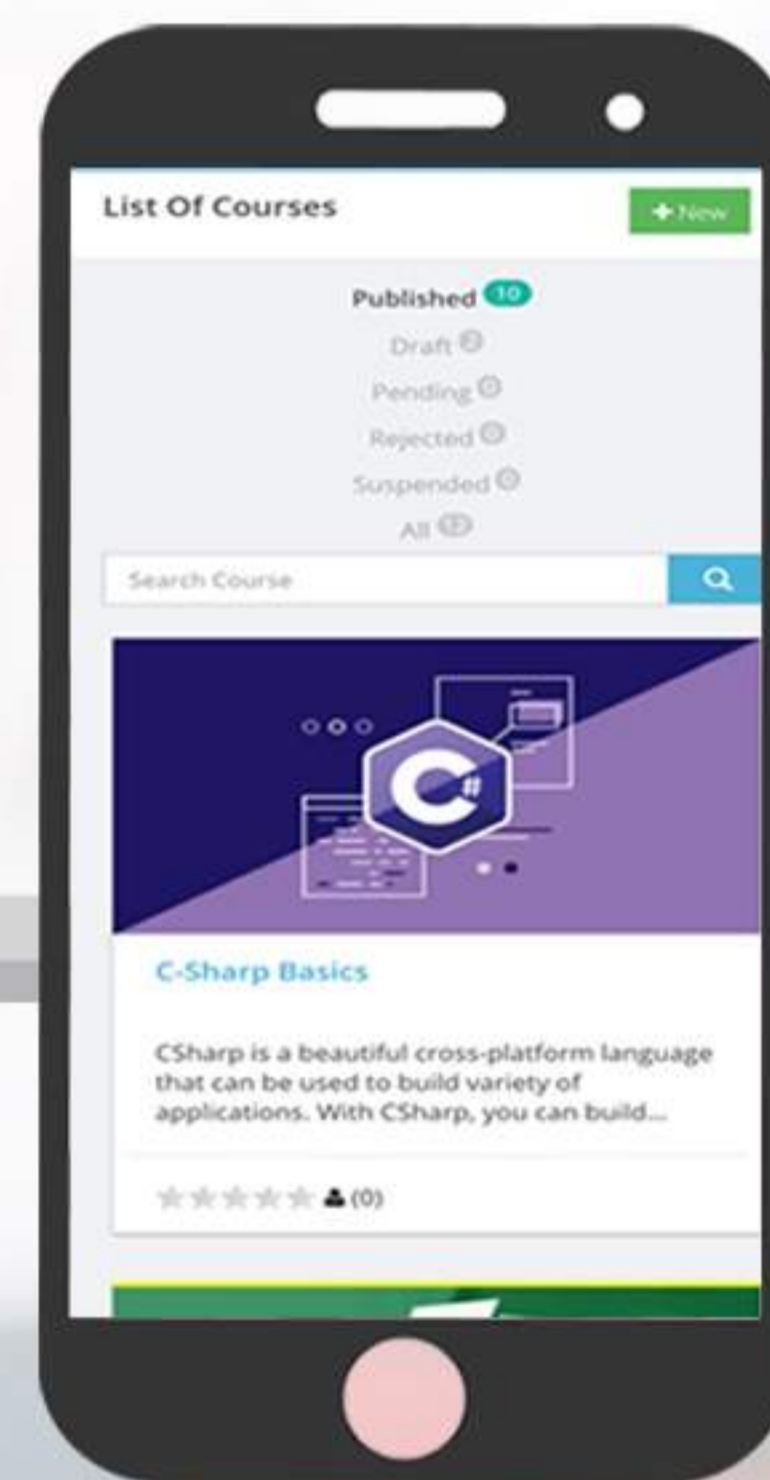

LEARN BEYOND THE BROWSER

Banyan pro is built on keeping the principle of "Access anywhere, anytime and on any device"