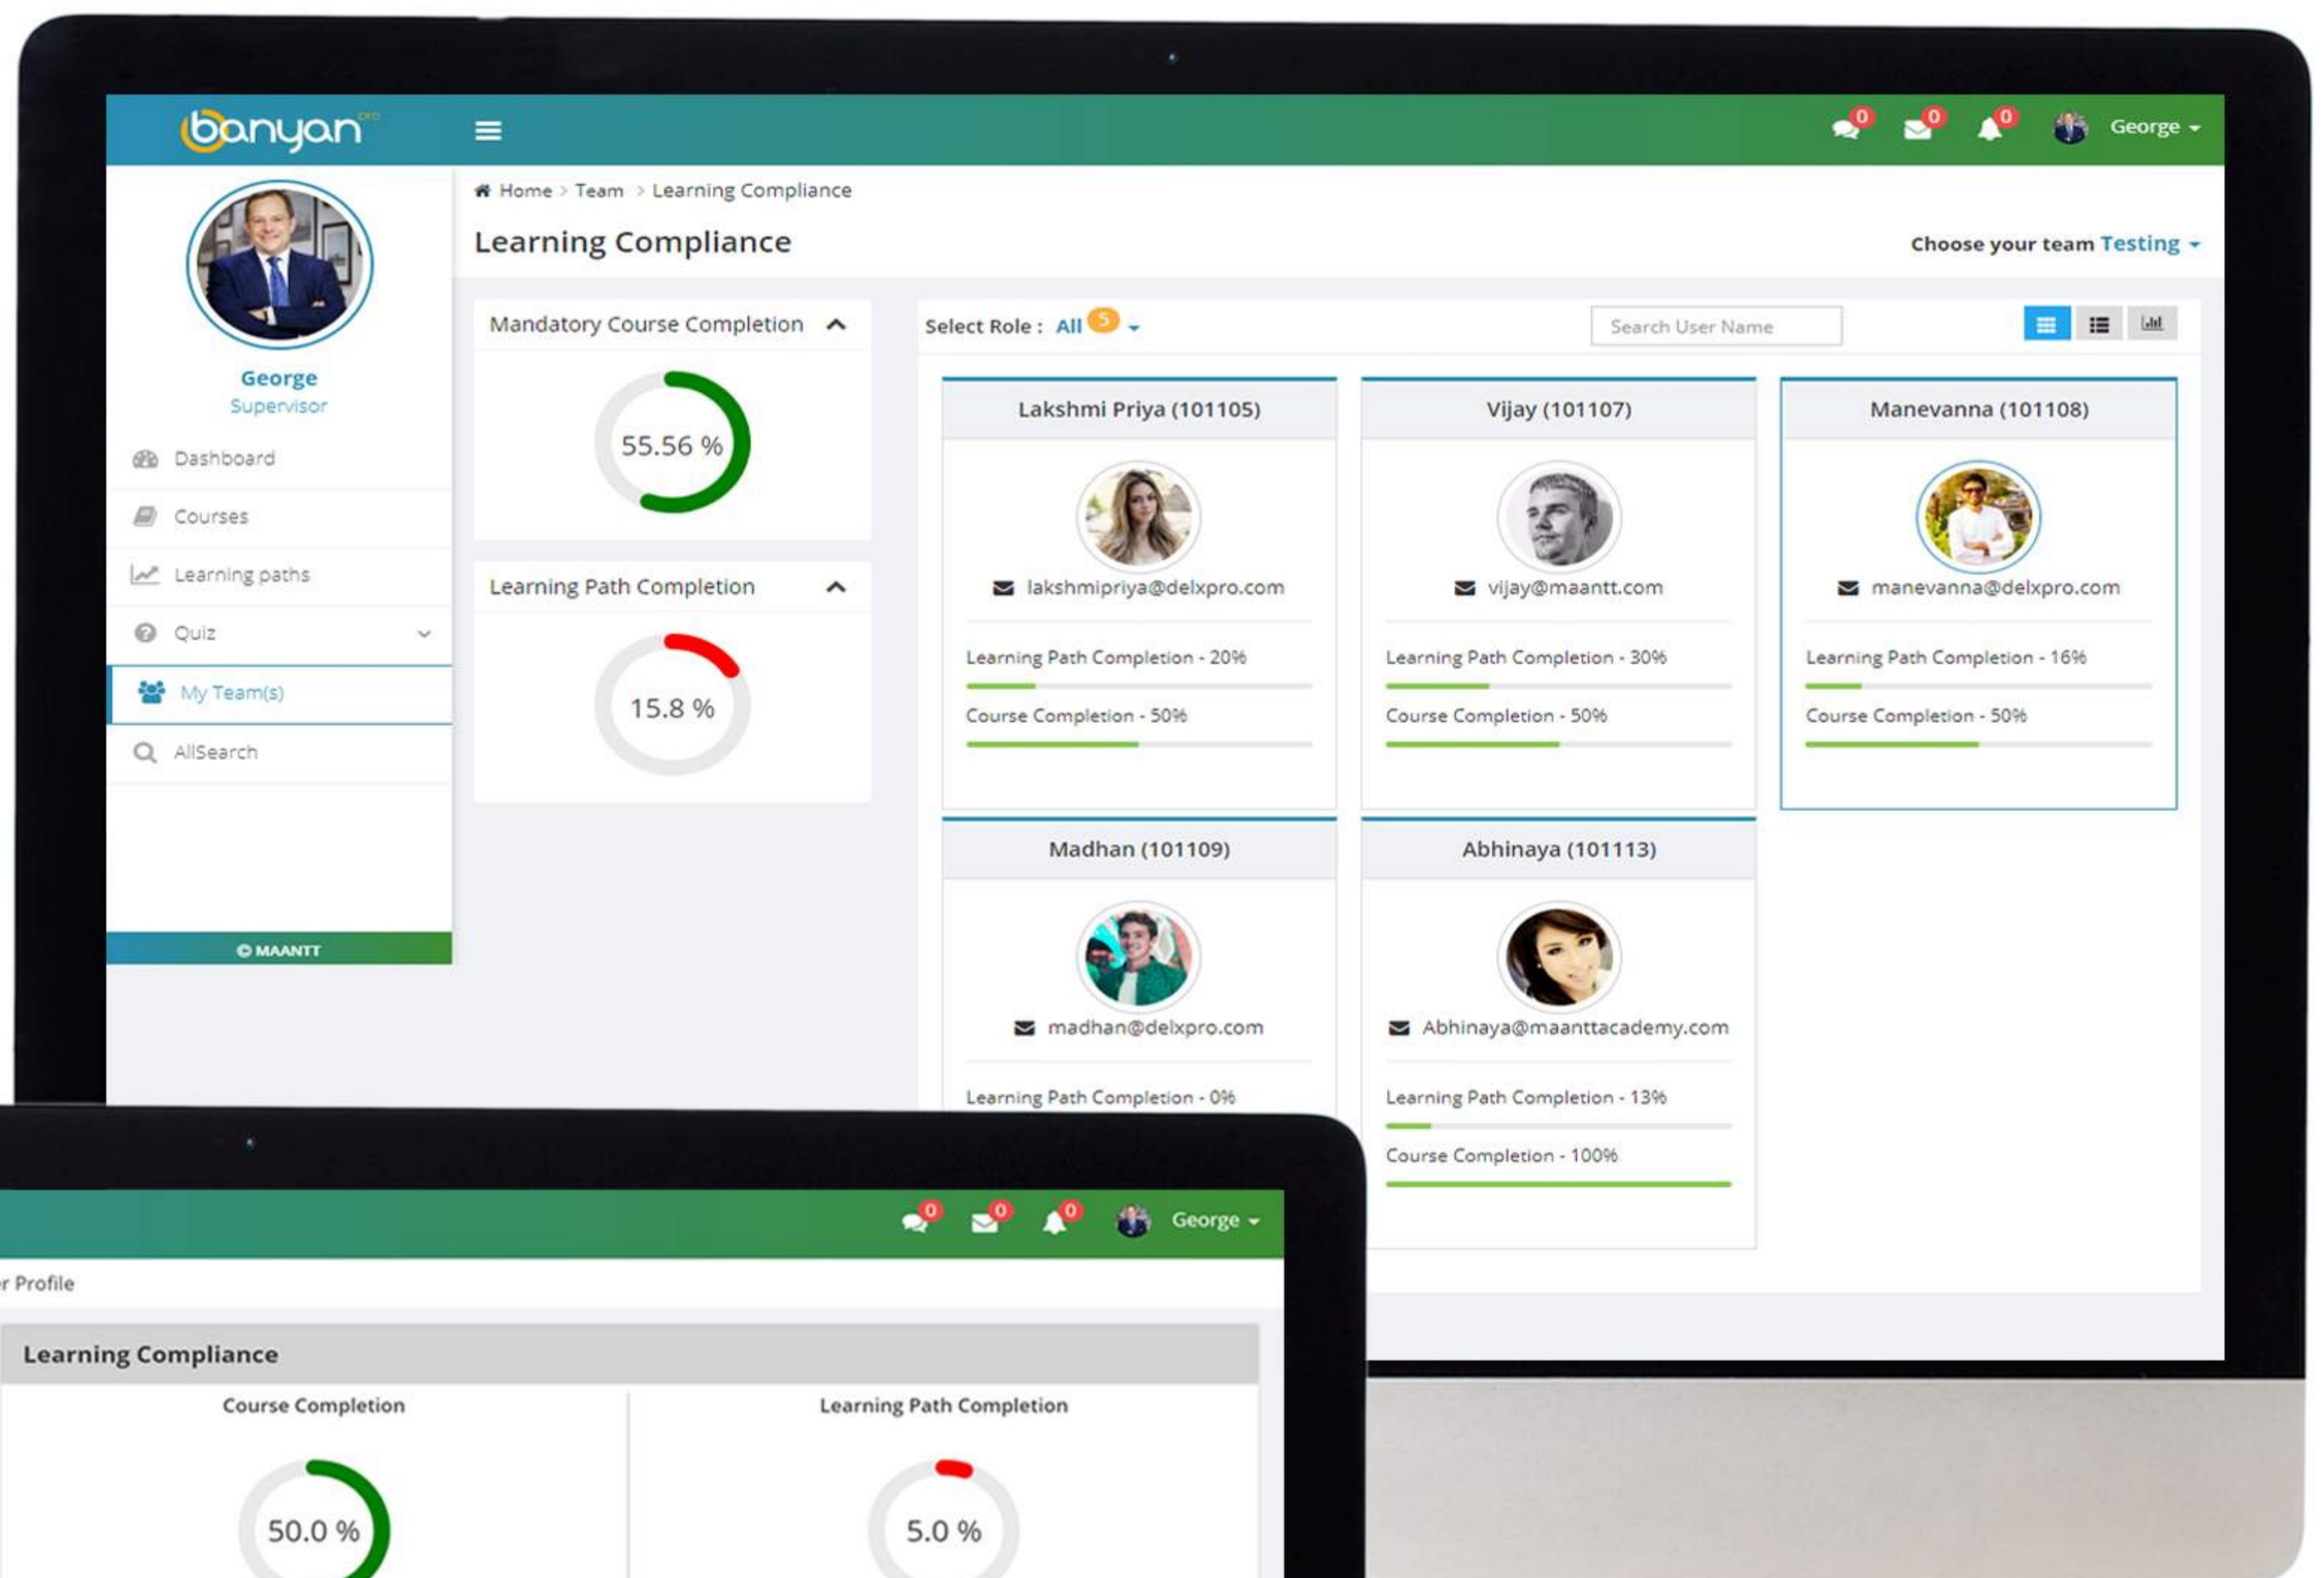

# SEARCH & BOOKMARK

Narrow and sort search results for exactly what you need and bookmark courses for future learning.

# REPORTS FOR RICH INSIGHTS & ACTIONABLE INFERENCES

Role based access to insights and inference of the learning progress. Supervisors can access insights quickly and provide timely feedback to his team to drive business results.

# AS A SUPERVISOR

View comprehensive dashboard of your team progress. Enables you to help the team to learn and implement technology in demand, encourage continuous skill development.

# LEARN BEYOND THE BROWSER

Banyan pro is built on keeping the principle of "Access anywhere, anytime and on any device"