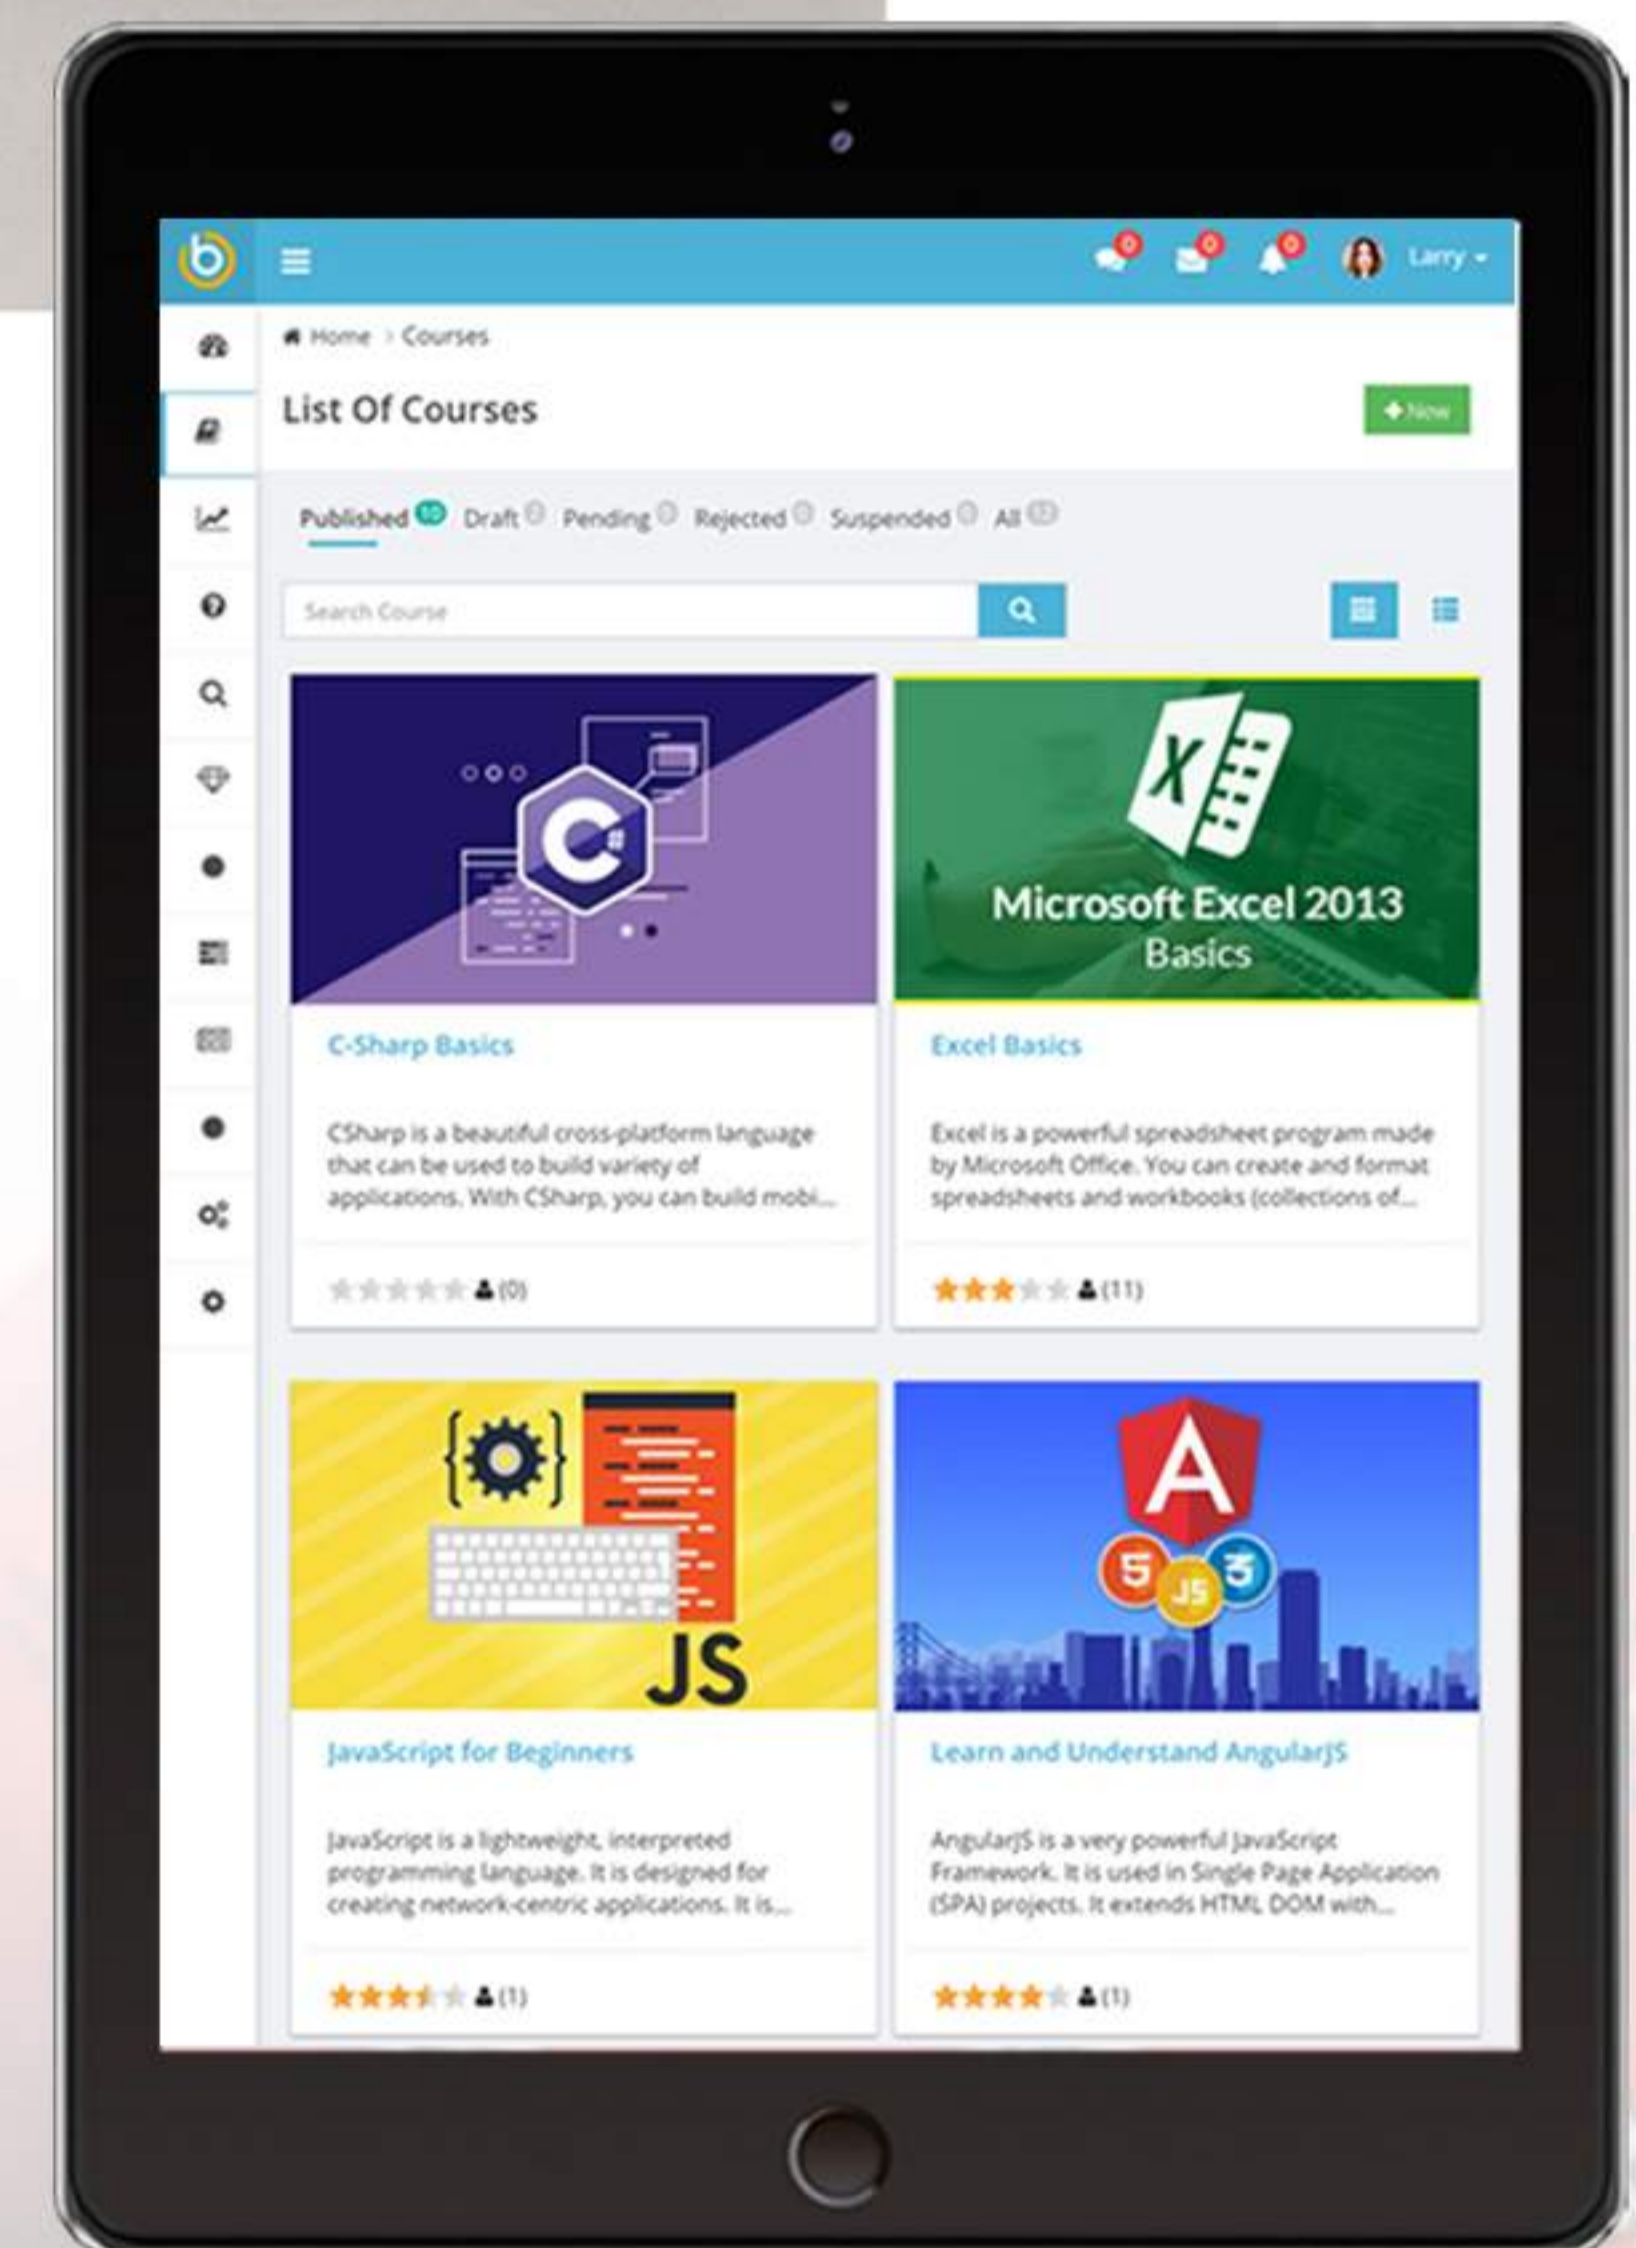

LEARN BEYOND THE BROWSER

Banyan pro is built on keeping the principle of "Access anywhere, anytime and on any device"