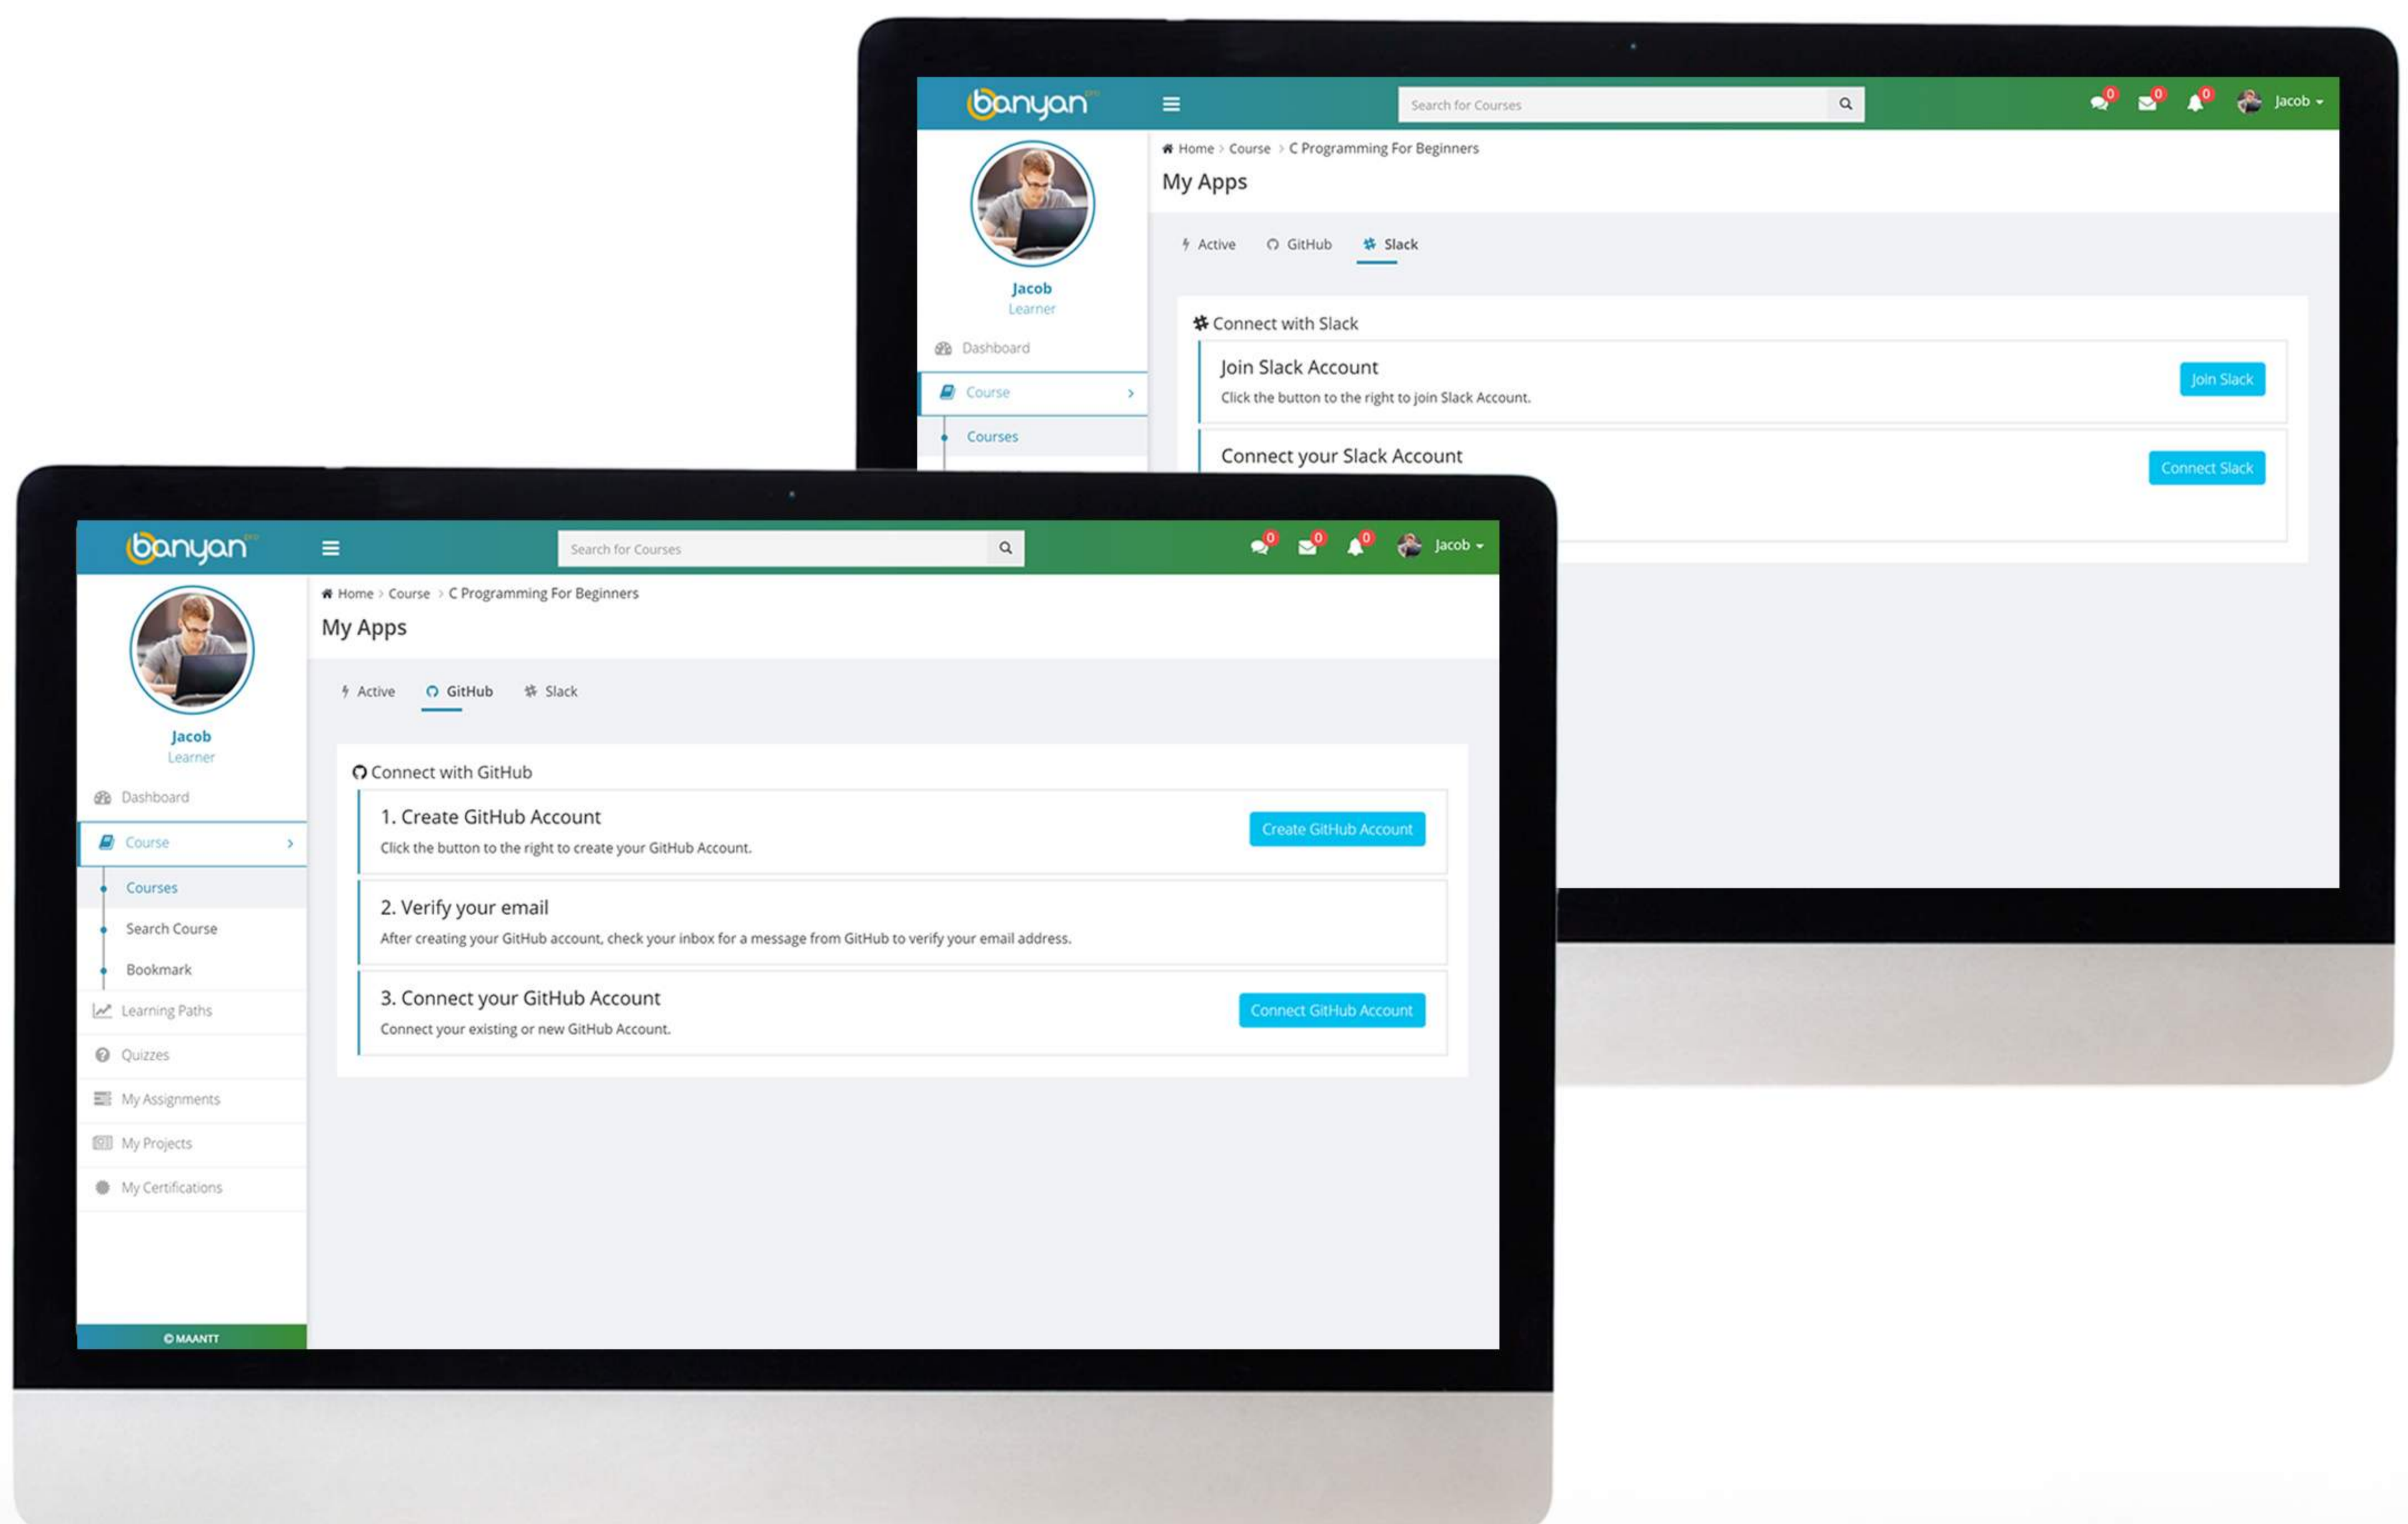

GITHUB/SLACK INTEGRATION

We've built a Banyan pro to tightly integrate with GitHub. So you don't have to manually update your coding progress all the time. This will make your GitHub contribution and digital footprint greener.

Slack provides a great place to communicate and collaborate on tasks. It's where the people you need, the information you share, and the tools you use come together to get things done.