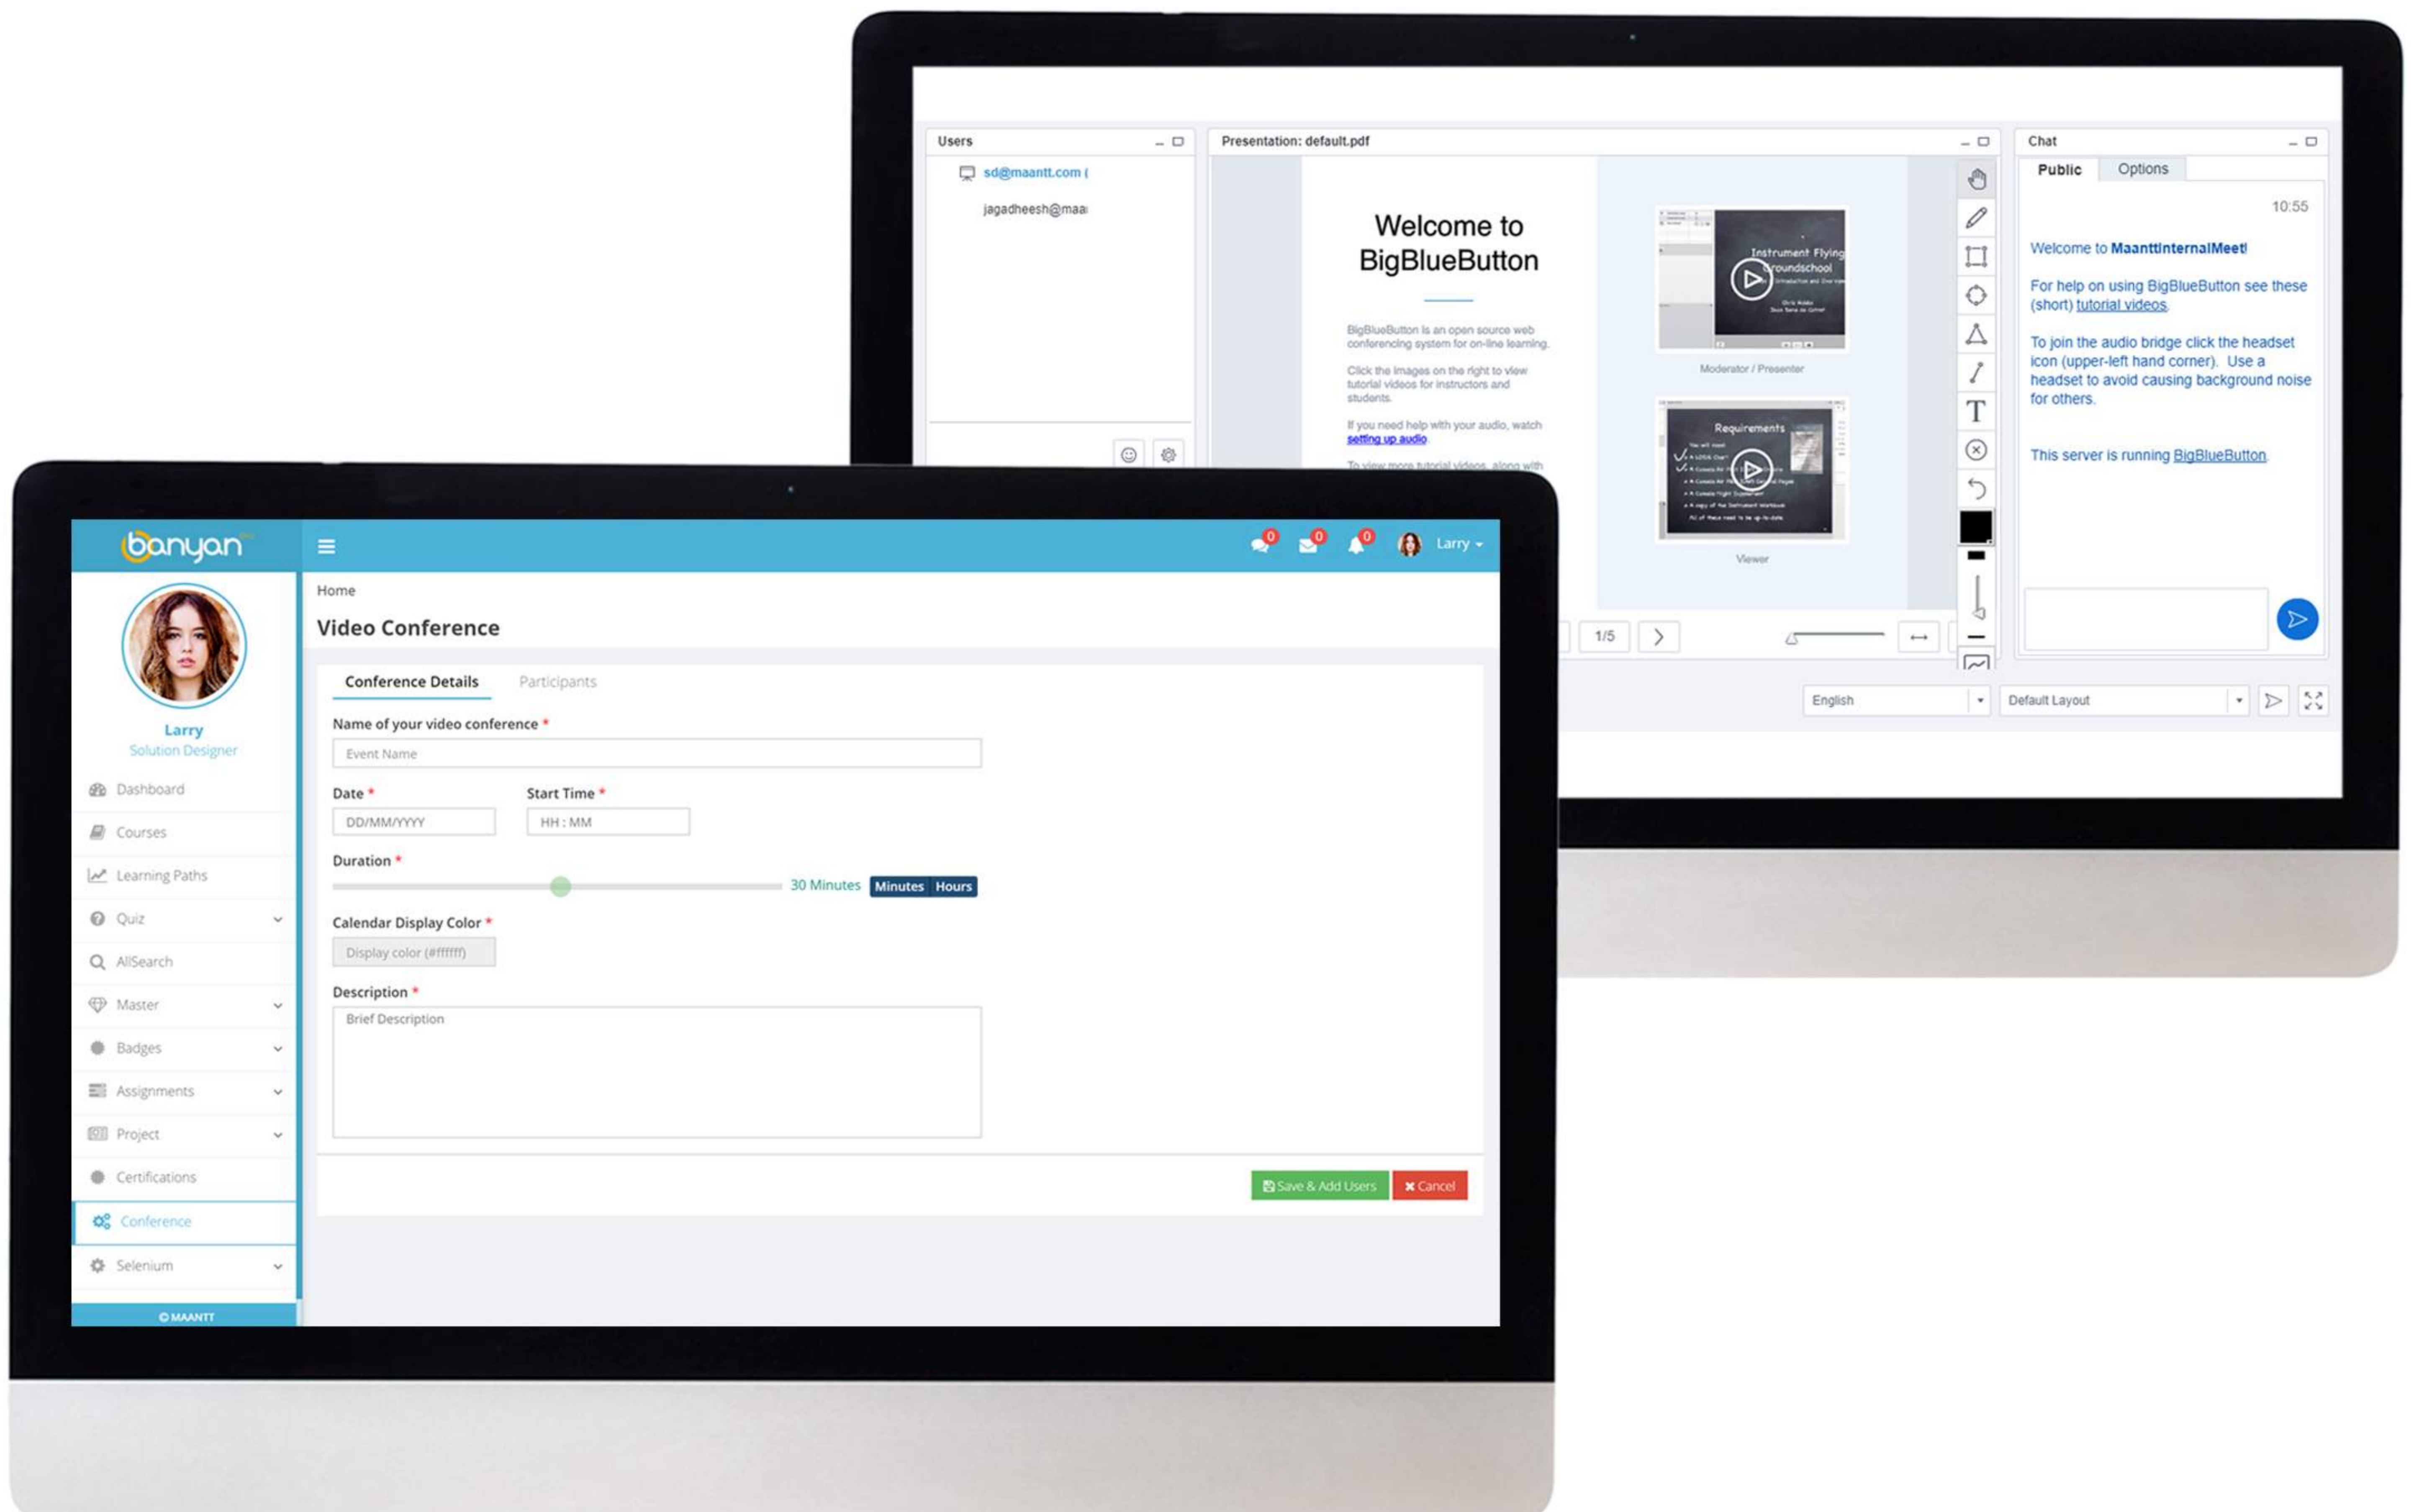

VIDEO CONFERENCING

Deliver webinars, training programs and QA sessions with SME (Subject Matter Expert) through Video Conference.