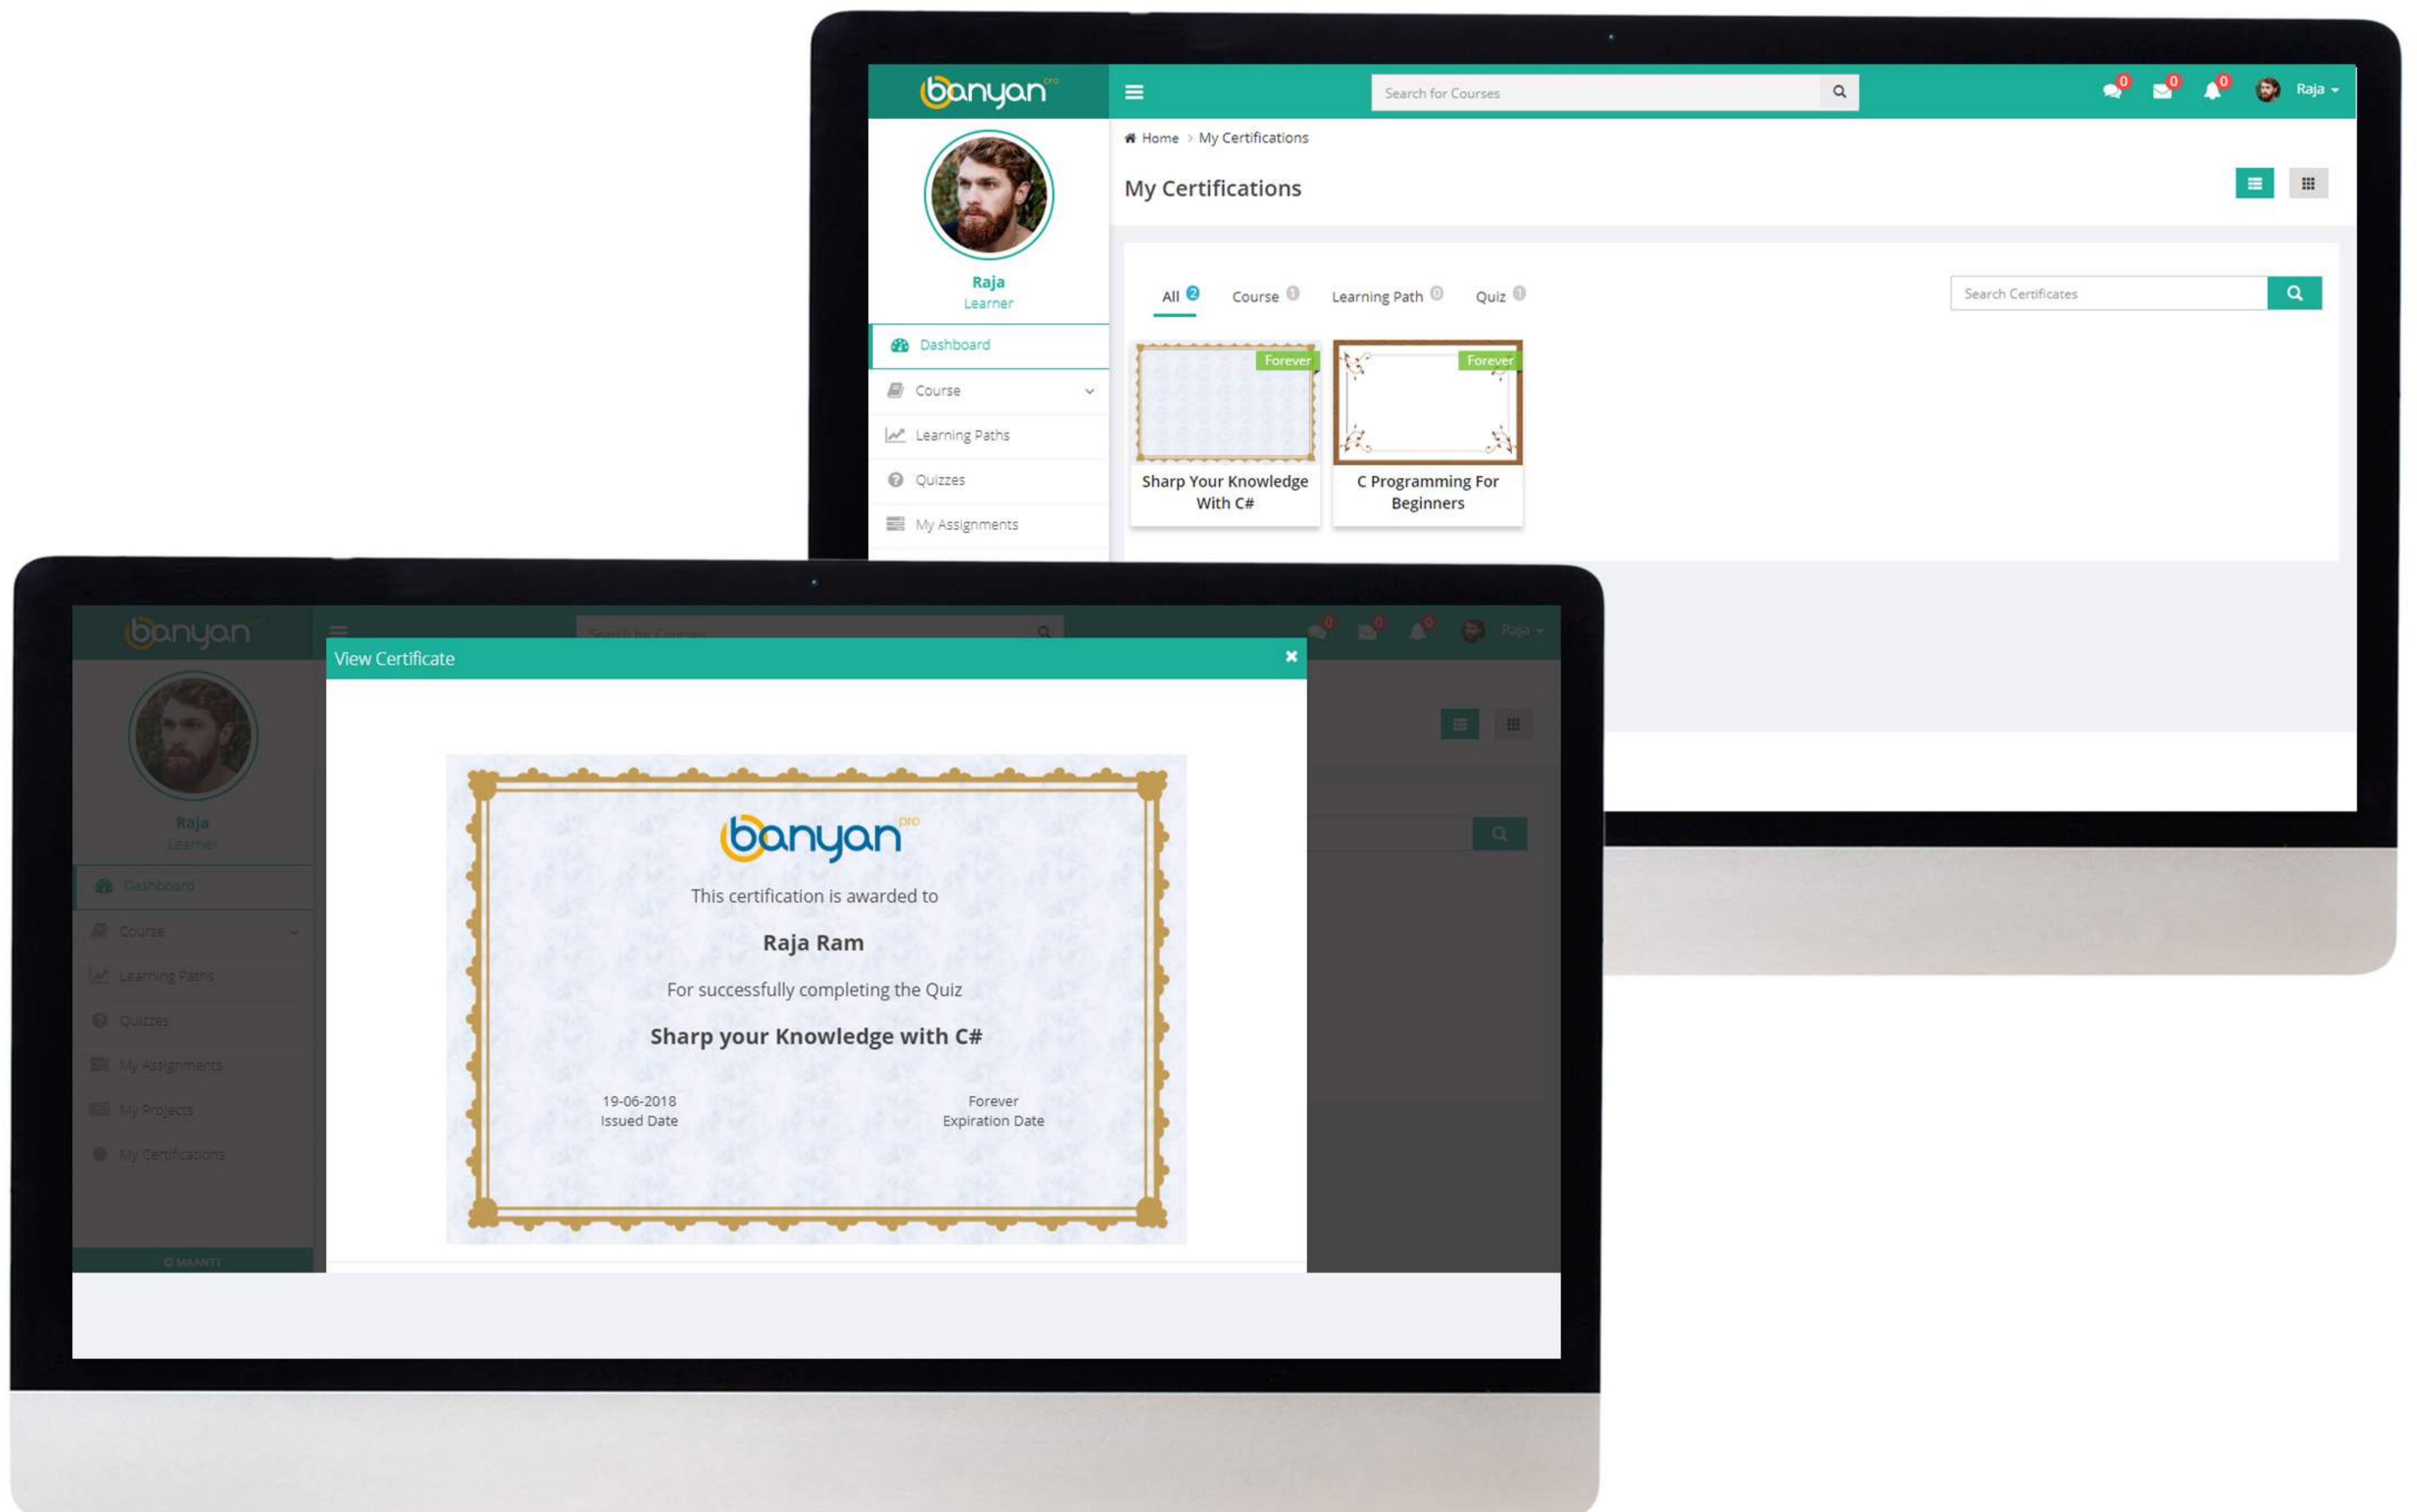

CUSTOM DIGITAL CERTIFICATES

Digital Certificates - Digital certificates from Banyan pro can provide proof for an employer, or schools or other business institutions that you have successfully completed Course, Learning Path or Quiz.