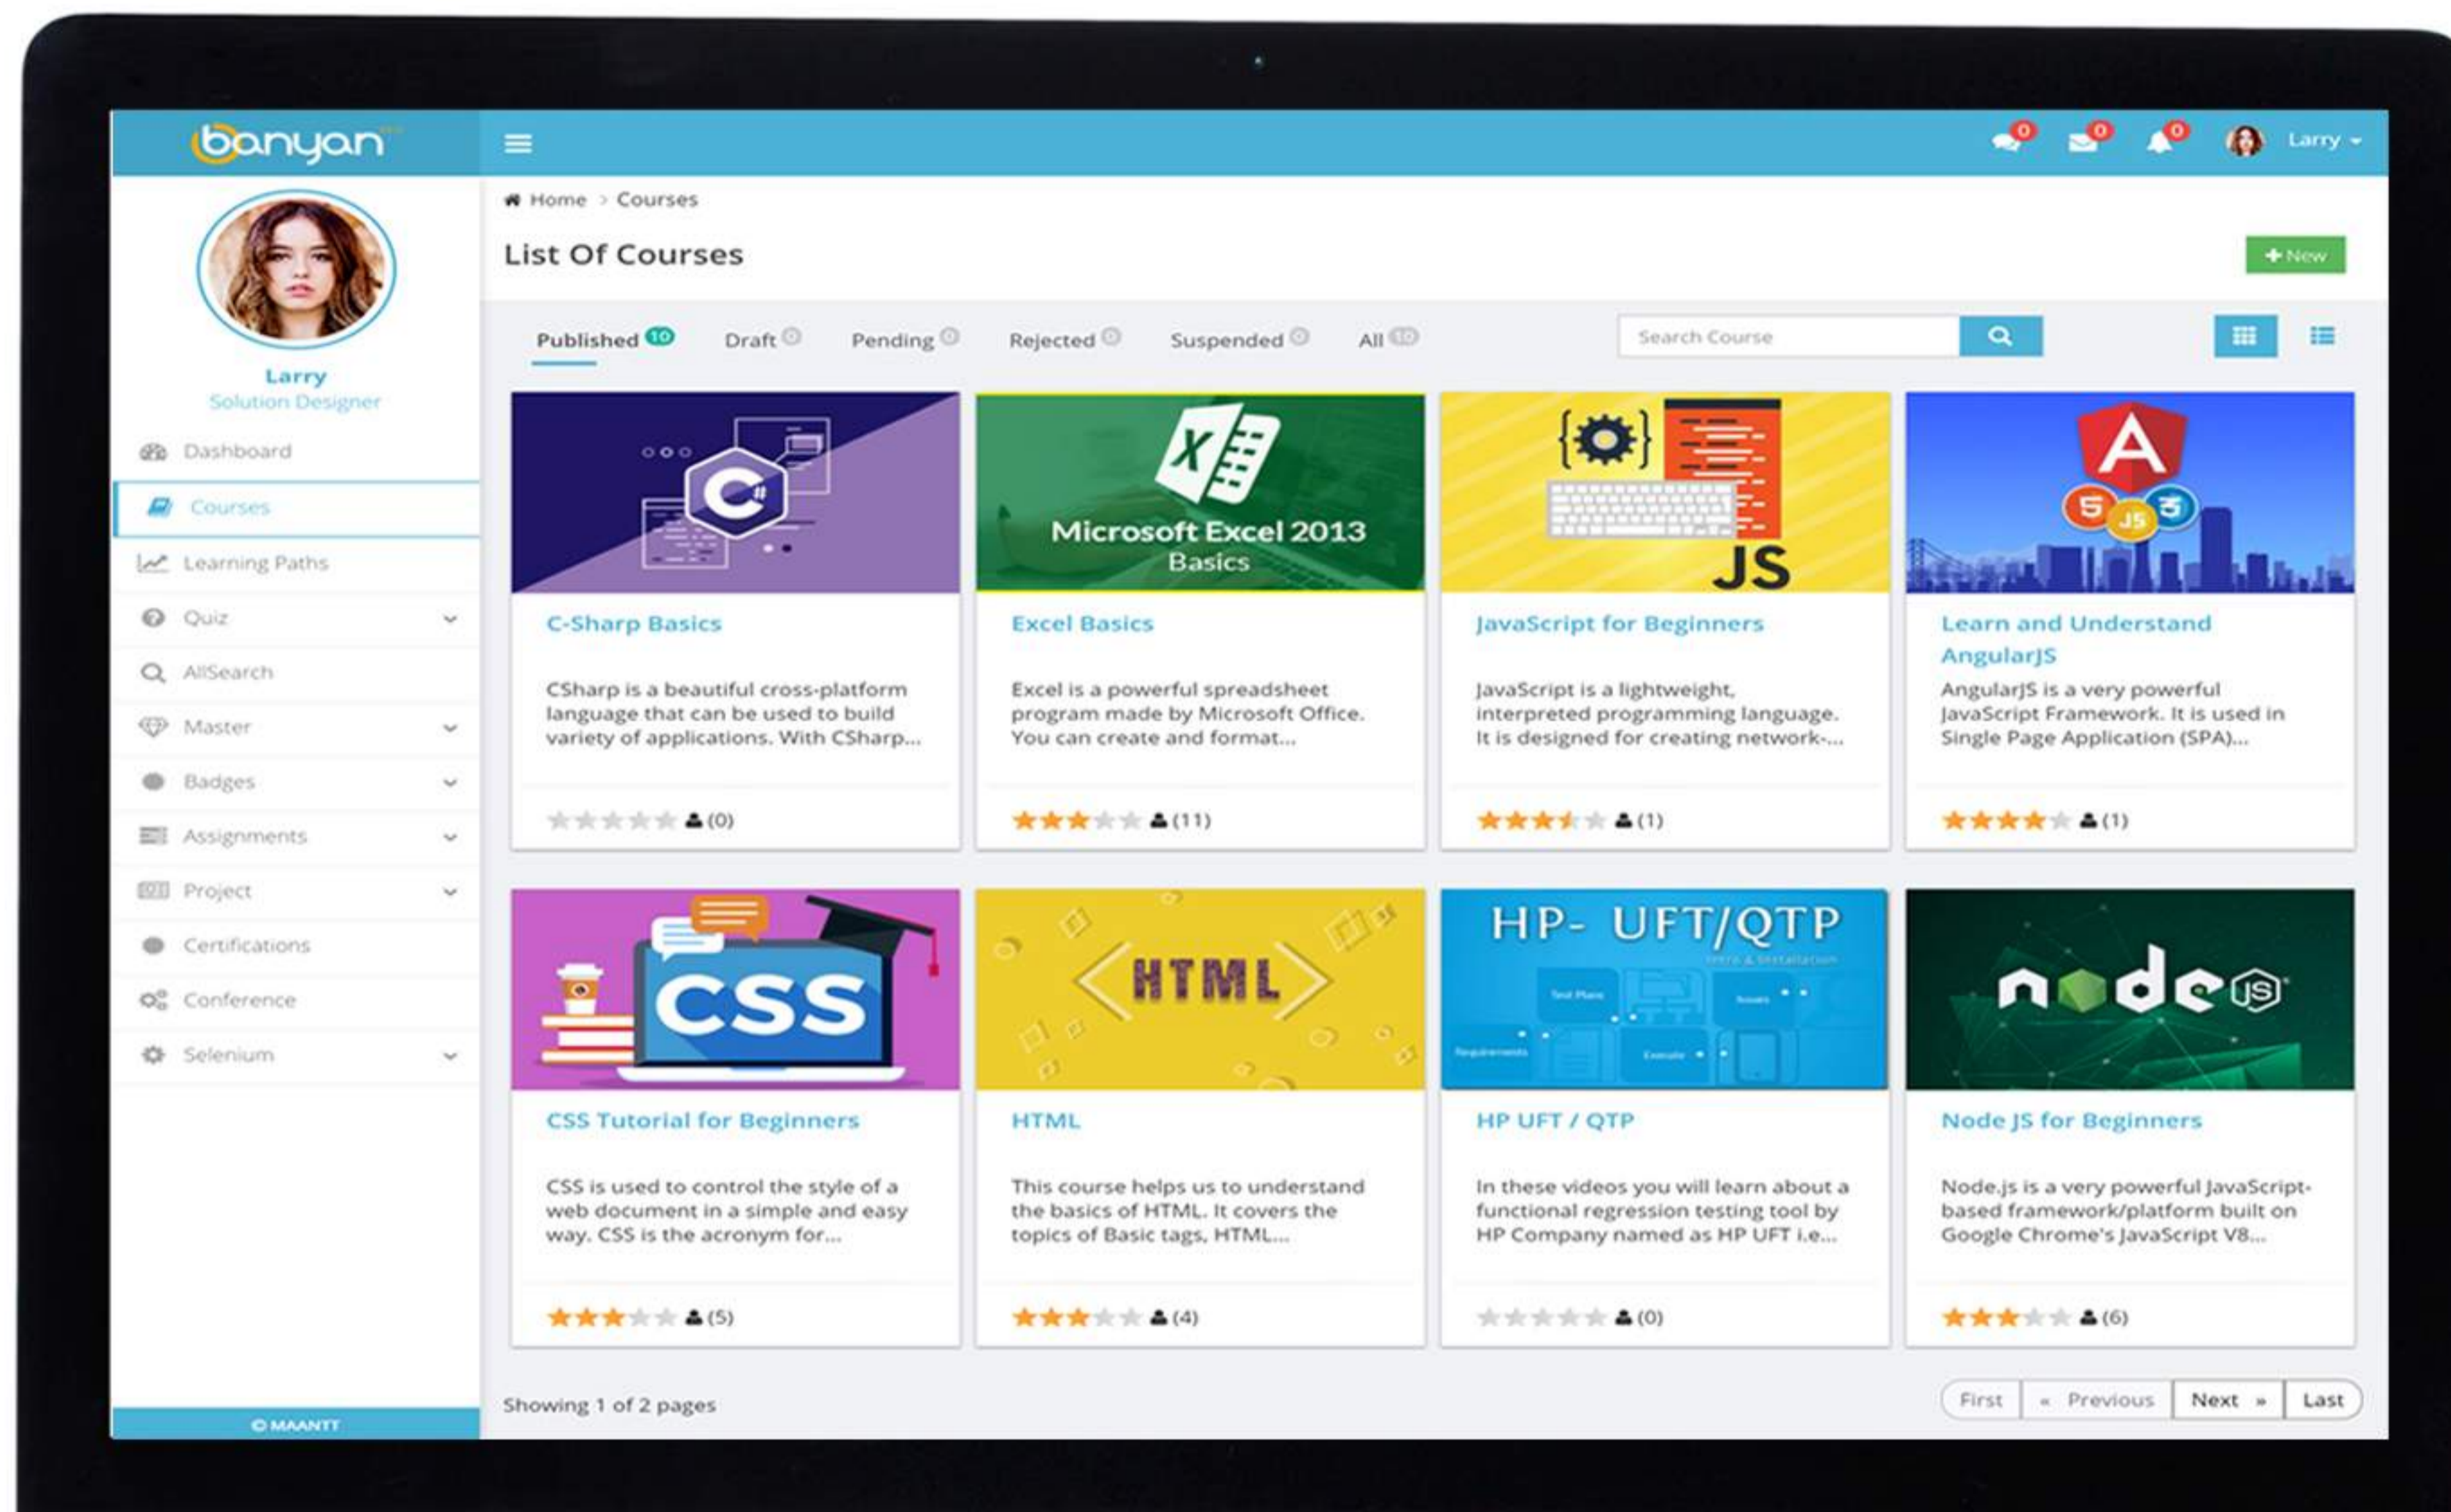

# AS A SUPERVISOR

View comprehensive dashboard of your team progress. Enables you to help the team to learn and implement technology in demand, encourage continuous skill development.

# LEARN BEYOND THE BROWSER

Banyan pro is built on keeping the principle of "Access anywhere, anytime and on any device"