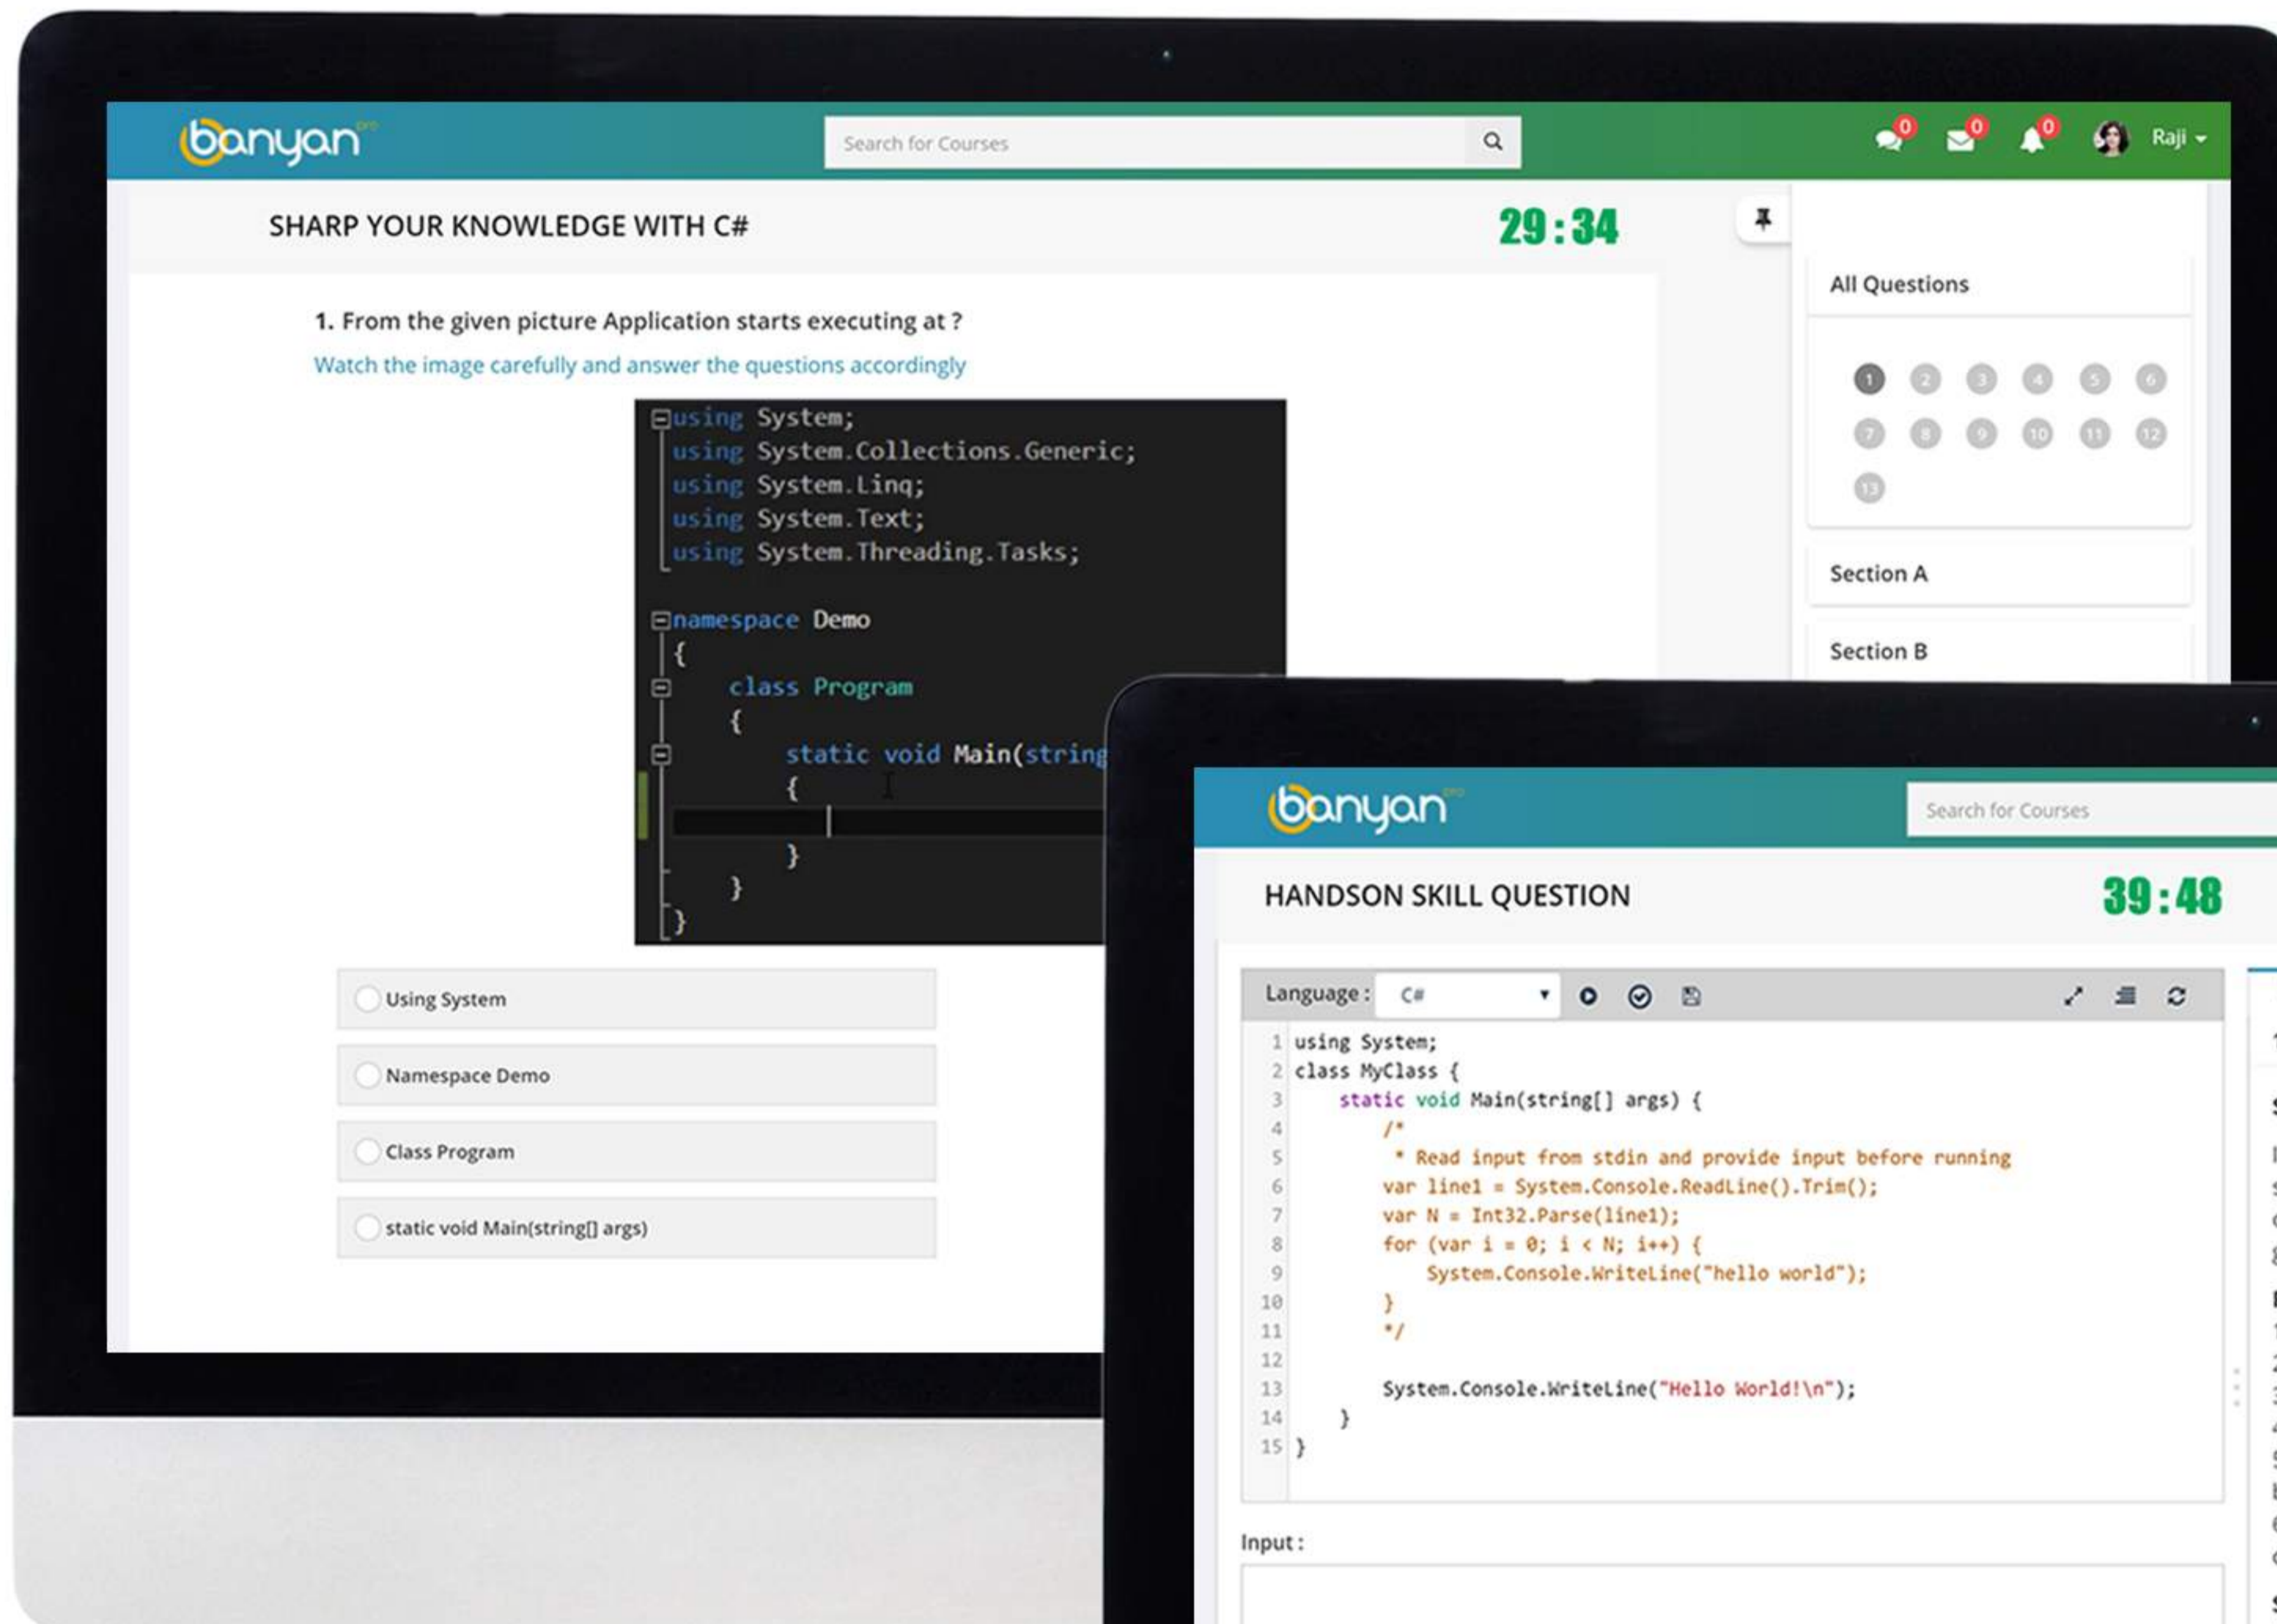

HANDS ON & SKILL CERTIFICATIONS

Supports Hands on, Skill certifications for wide range of Programming, Scripting languages and Databases.